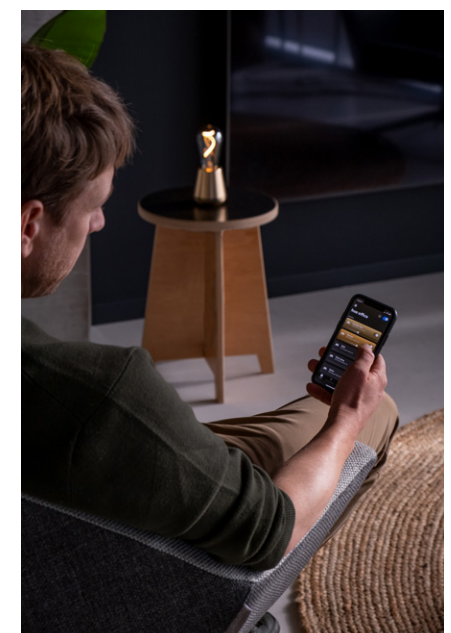

Candle: > 140 hours
Ambient: > 80 hours
Work: > 40 hours

Environment

IP43 - splash waterproof

Smart protocol

Zigbee 3.0. Compatible with Hue, Tuya and IKEA Tradfri.

Available in 5 finishes

Dark Grey / White Marble / Walnut / Black Wood / Gold