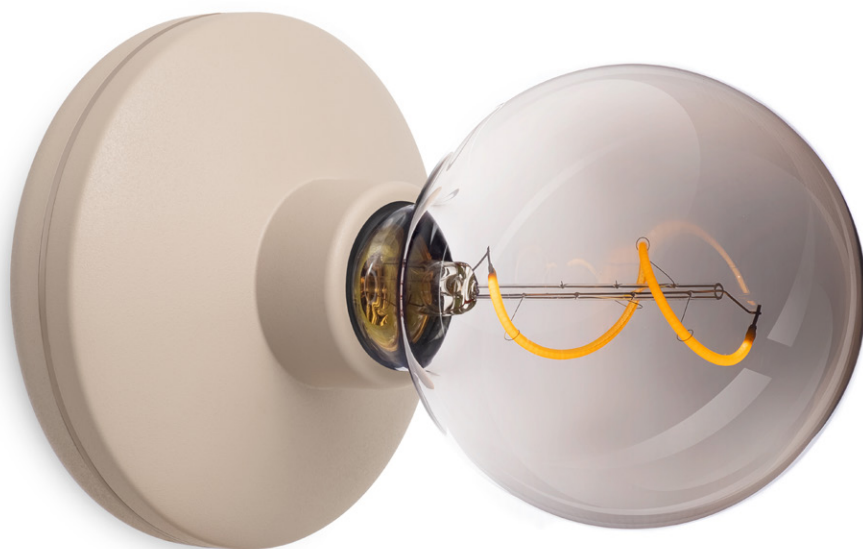

Bee

Materials

Aluminium / glass / silicon

Dimensions

Ø: 12 cm / 4.7 in, H: 18 cm / 7.1 in

Battery life

Candle: > 220 hours
Ambient: > 80 hours
Work: > 50 hours

Environment

IP65 - Protection against rain

Smart protocol

Zigbee 3.0. Compatible with Hue, Tuya and IKEA Tradfri.

Available in 3 finishes

Gold / Black / Linen
with smoked or frosted bulb