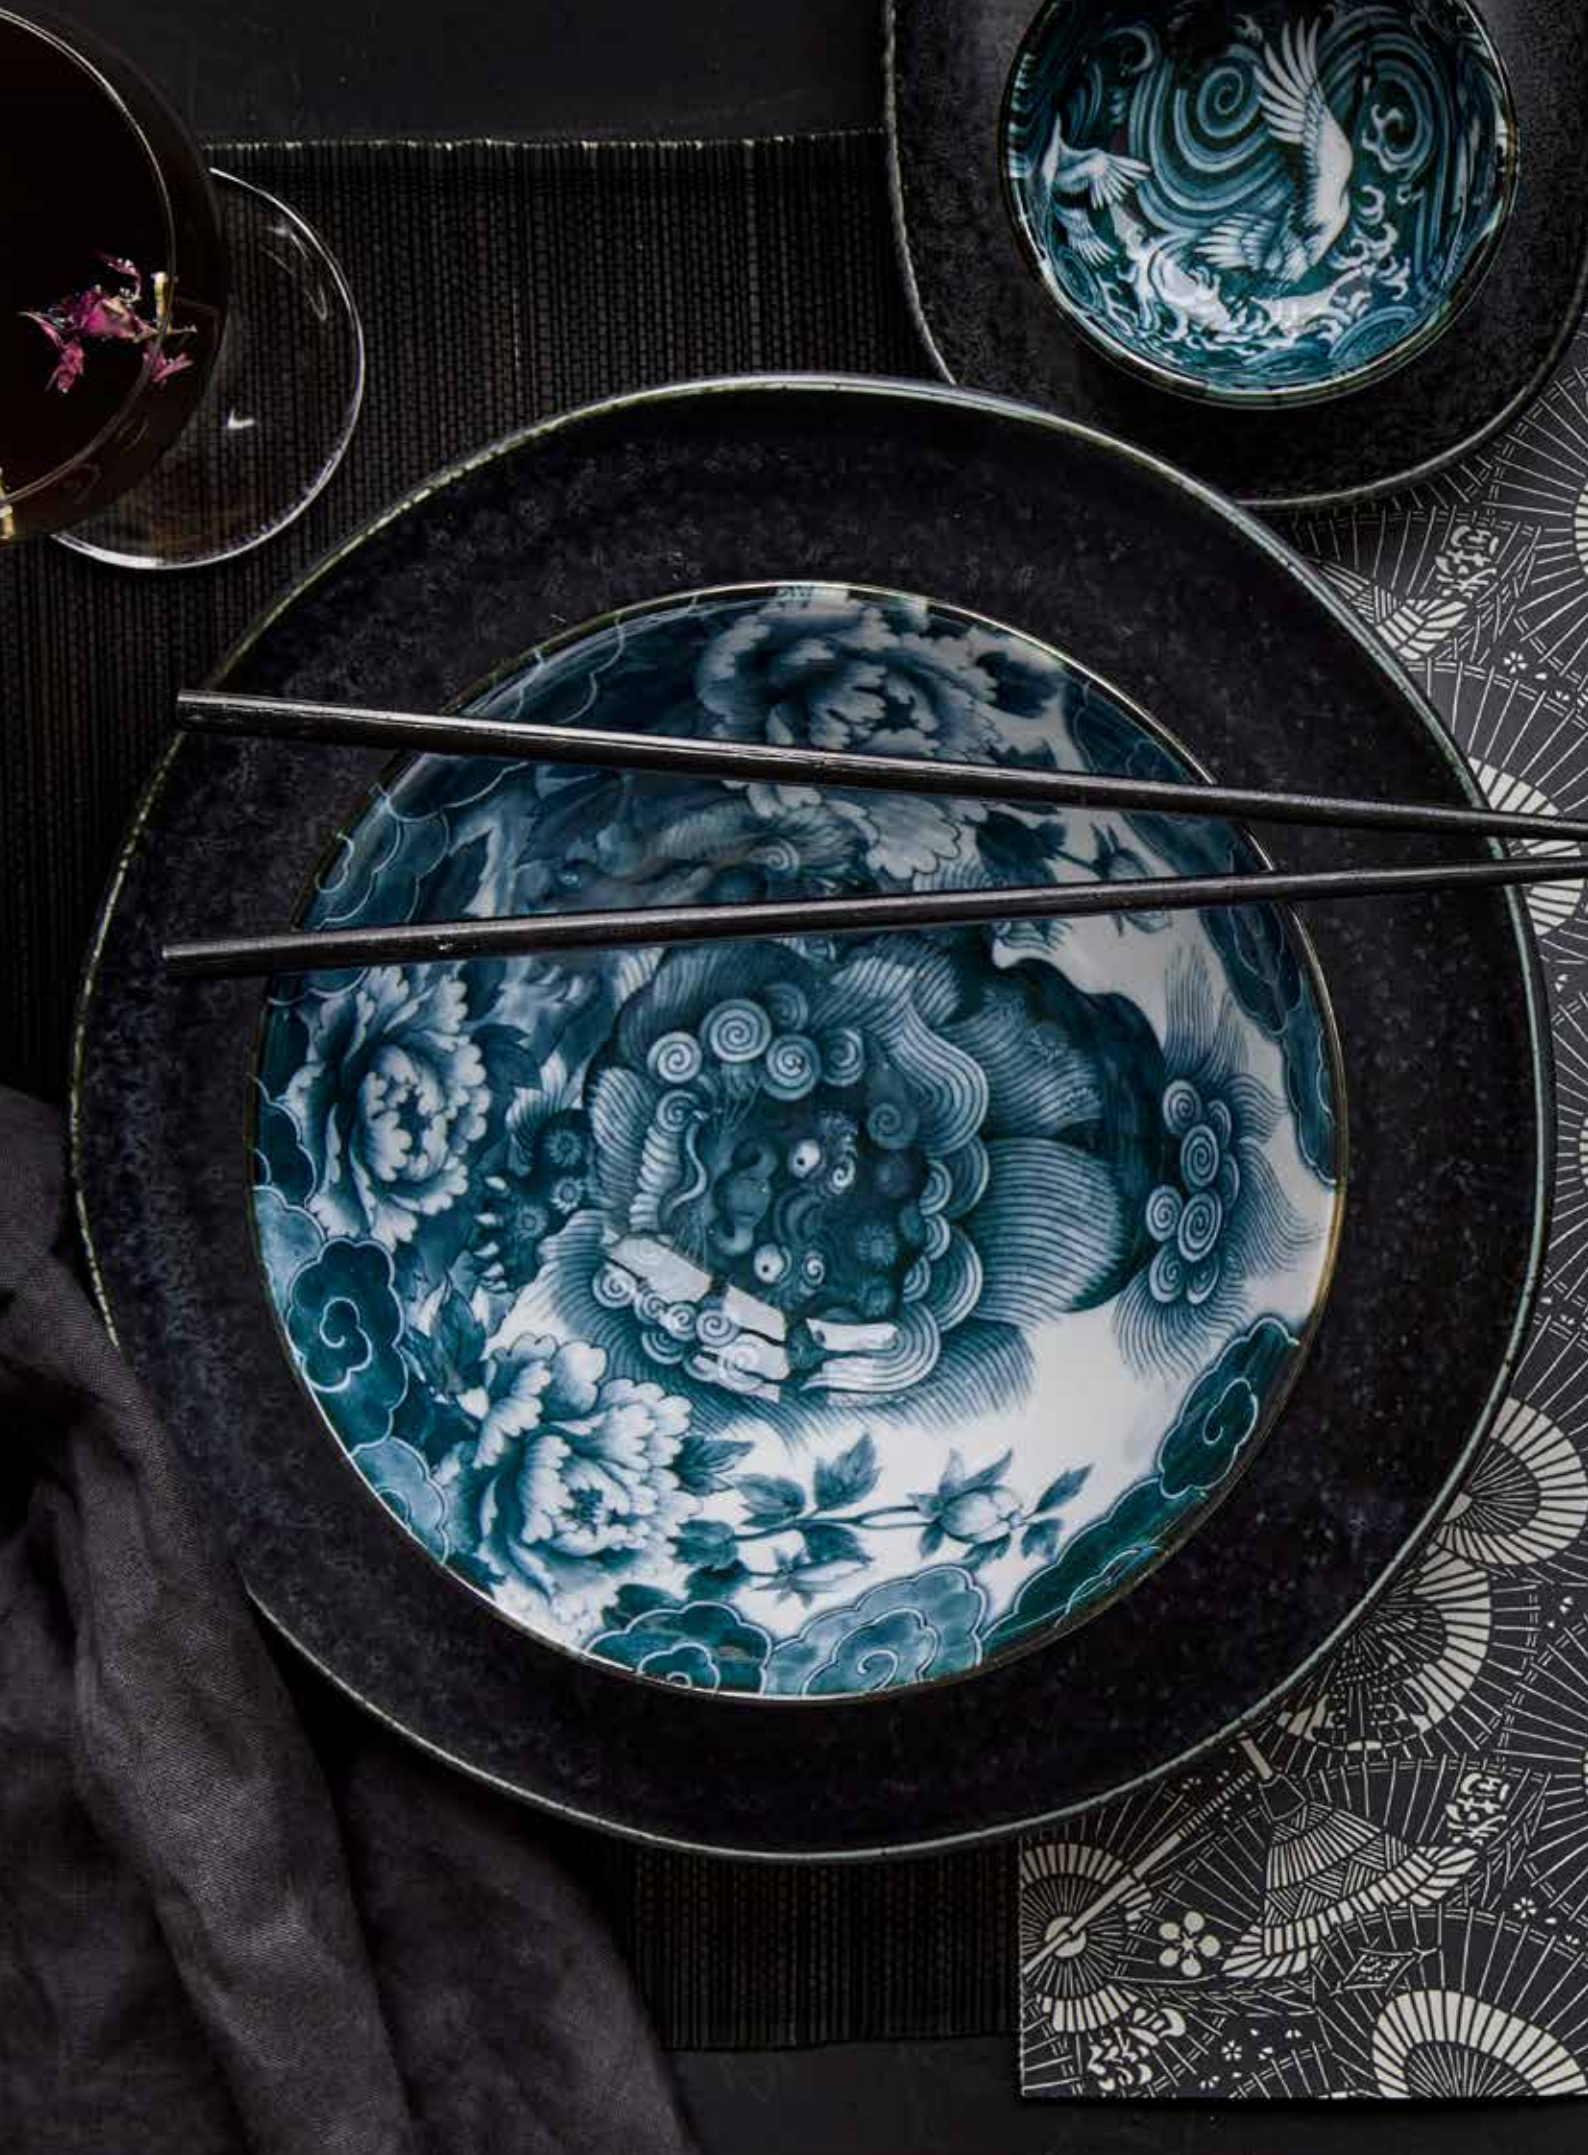

17116 Carp 25.2x7.7cm 1600ml 3/24 JAPAN

18688 Crane 25.2x7.7cm 1600ml 3/24 JAPAN

FLORA JAPONICA

The Flora Japonica collection is inspired by Dutch botanists bringing back new plant species from Japan, centuries ago. It is all about exploring and admiring Japanese flora. National treasures like the fine-leaved maple, the heart-shaped katsura, pretty white pine trees and one of the oldest trees on earth, the ginkgo biloba, have found a place in our collection. Amidst these wonderful trees you'll find another Japanese phenomenon: the dancing cranes. Do you share our love for Japanese nature?