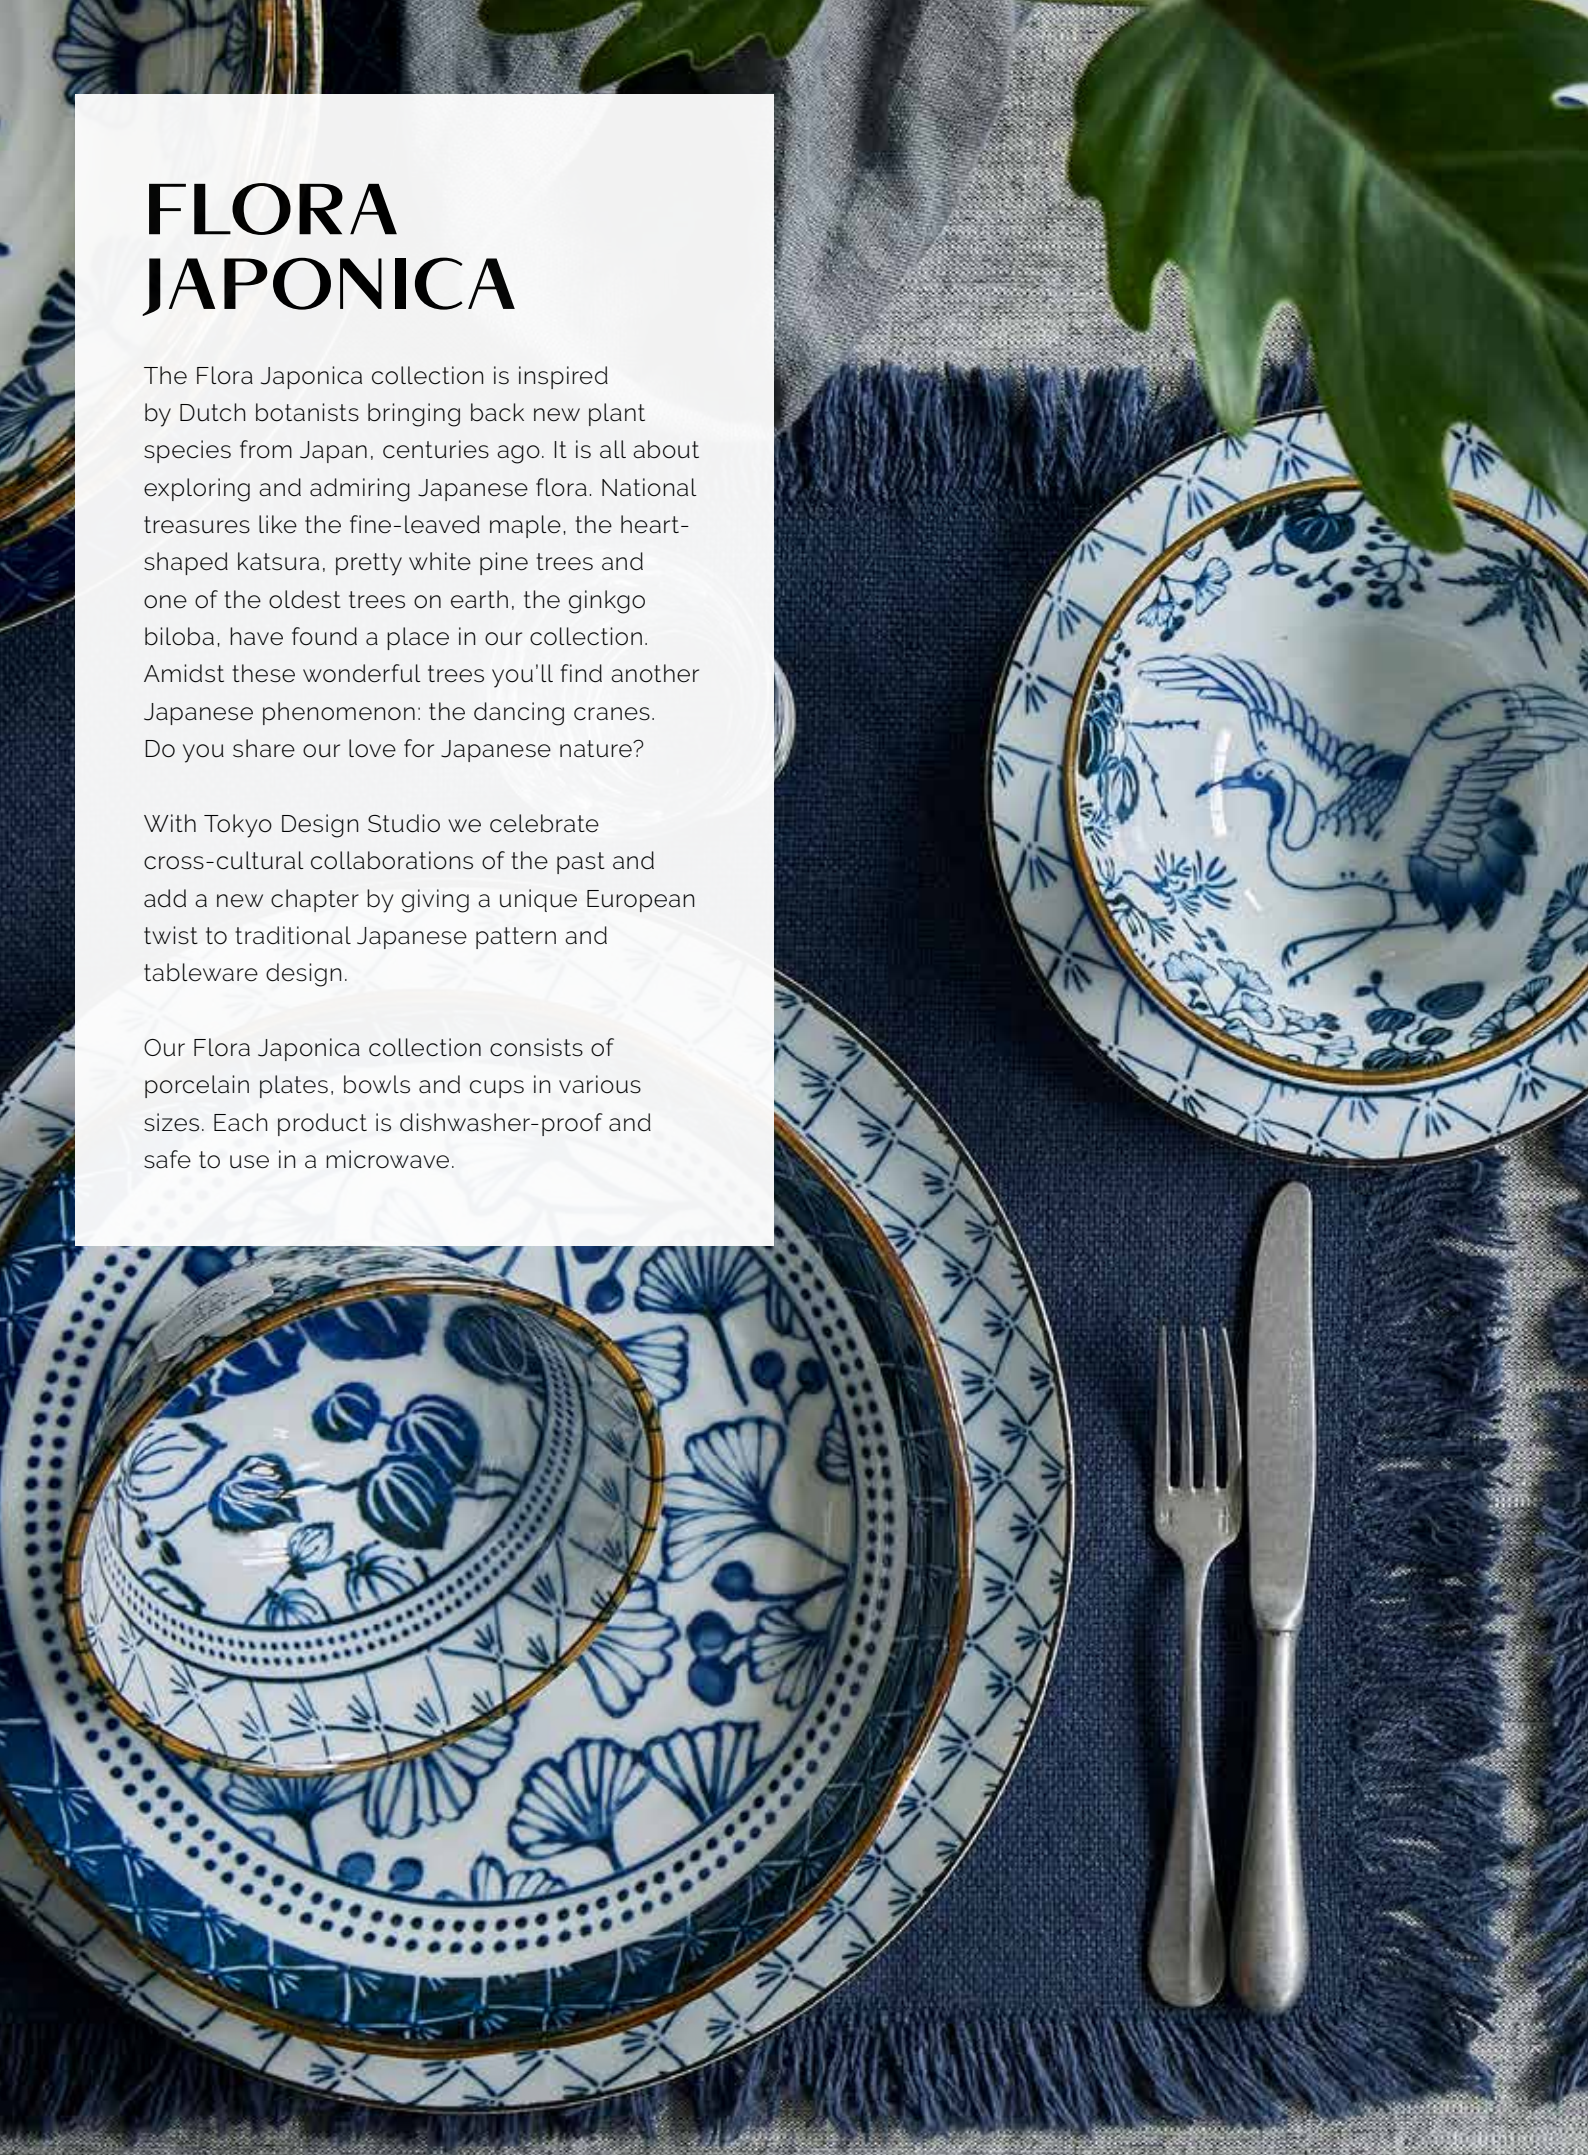

FLORA JAPONICA

The Flora Japonica collection is inspired by Dutch botanists bringing back new plant species from Japan, centuries ago. It is all about exploring and admiring Japanese flora. National treasures like the fine-leaved maple, the heart-shaped katsura, pretty white pine trees and one of the oldest trees on earth, the ginkgo biloba, have found a place in our collection. Amidst these wonderful trees you'll find another Japanese phenomenon: the dancing cranes. Do you share our love for Japanese nature?

With Tokyo Design Studio we celebrate cross-cultural collaborations of the past and add a new chapter by giving a unique European twist to traditional Japanese pattern and tableware design.

Our Flora Japonica collection consists of porcelain plates, bowls and cups in various sizes. Each product is dishwasher-proof and safe to use in a microwave.