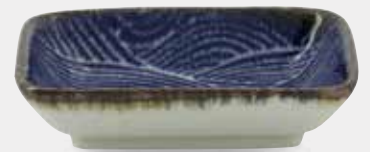

14160 9.5x7x2.5cm 12/144 ○ JAPAN