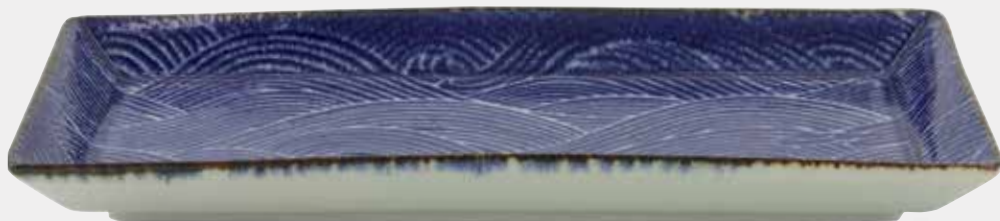

18913 18.8x7.8cm 1000ml 4/32 ○JAPAN

18914 21x8.7cm 1400ml 4/24 ○JAPAN

18909 21.5x8cm 1850ml 2/12 ○JAPAN

18907 15x5.8cm 650ml 6/48 ○JAPAN

SEIGAIHA

In a rich indigo on crisp white, the Seigaiha collection features beautifully detailed waves in a striking pattern. They are the traditional lucky motif in Japanese symbolism, representative of the boundless ocean, the flow of energy and good fortune. Like the other 'fine patterns', Burashi and Fleur the Ligne, Seigaiha pieces are made from high quality Japanese porcelain with an elegant matte finish.

14158 25x3cm 4/24

14209 21.5x3cm 6/24

14156 15.8x2.5cm 12/96

14148 24.5x7.5cm 1400ml 4/24 ○ JAPAN

14160 9.5x7x2.5cm 12/144 ○ JAPAN

14159 23x11.5x2.5cm 6/48 ○ JAPAN

SENDAN TOKUSA

Based on the traditional Japanese tokusa (stripes) theme, our designers created this timeless collection with a striking radial pattern in fine blue lines. The sturdy porcelain is robust, but not heavy, and a joy to use every day. The dramatic yet soothing style makes the Sendan Tokusa collection an instant favorite.