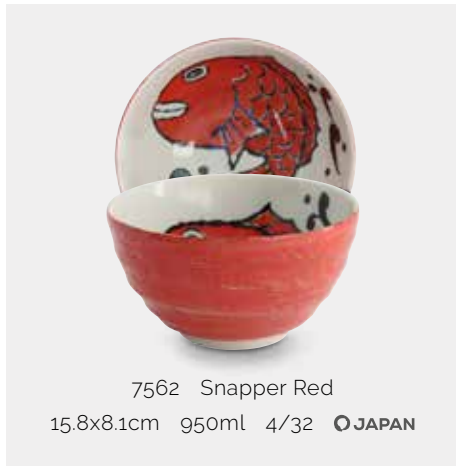

18882 Fugu Purple
11.2x6.2cm 300ml 6/96 **JAPAN**

18880 Lobster Green 11.2x6.2cm 300ml 6/96 **JAPAN**

18881 Sole Blue 11.2x6.2cm 300ml 6/96 **JAPAN**

7560 Snapper Red
11.2x6.2cm 300ml 6/96 **JAPAN**

7561 Snapper Red
13.2x7.3cm 500ml 6/48 **JAPAN**

7562 Snapper Red
15.8x8.1cm 950ml 4/32 **JAPAN**

7563 Snapper Blue
11.2x6.2cm 300ml 6/96 **JAPAN**

7564 Snapper Blue
13.2x7.3cm 500ml 6/48 **JAPAN**

7565 Snapper Blue
15.8x8.1cm 950ml 4/32 **JAPAN**

15479 Crab Red
11.2x6.2cm 300ml 6/96 **JAPAN**