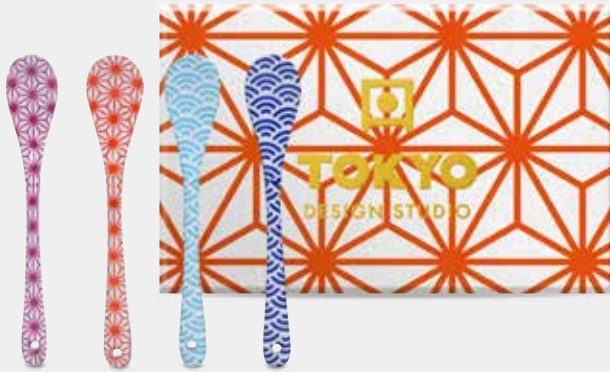

17999 Giftbox 4 pcs 13cm 1/24 CN