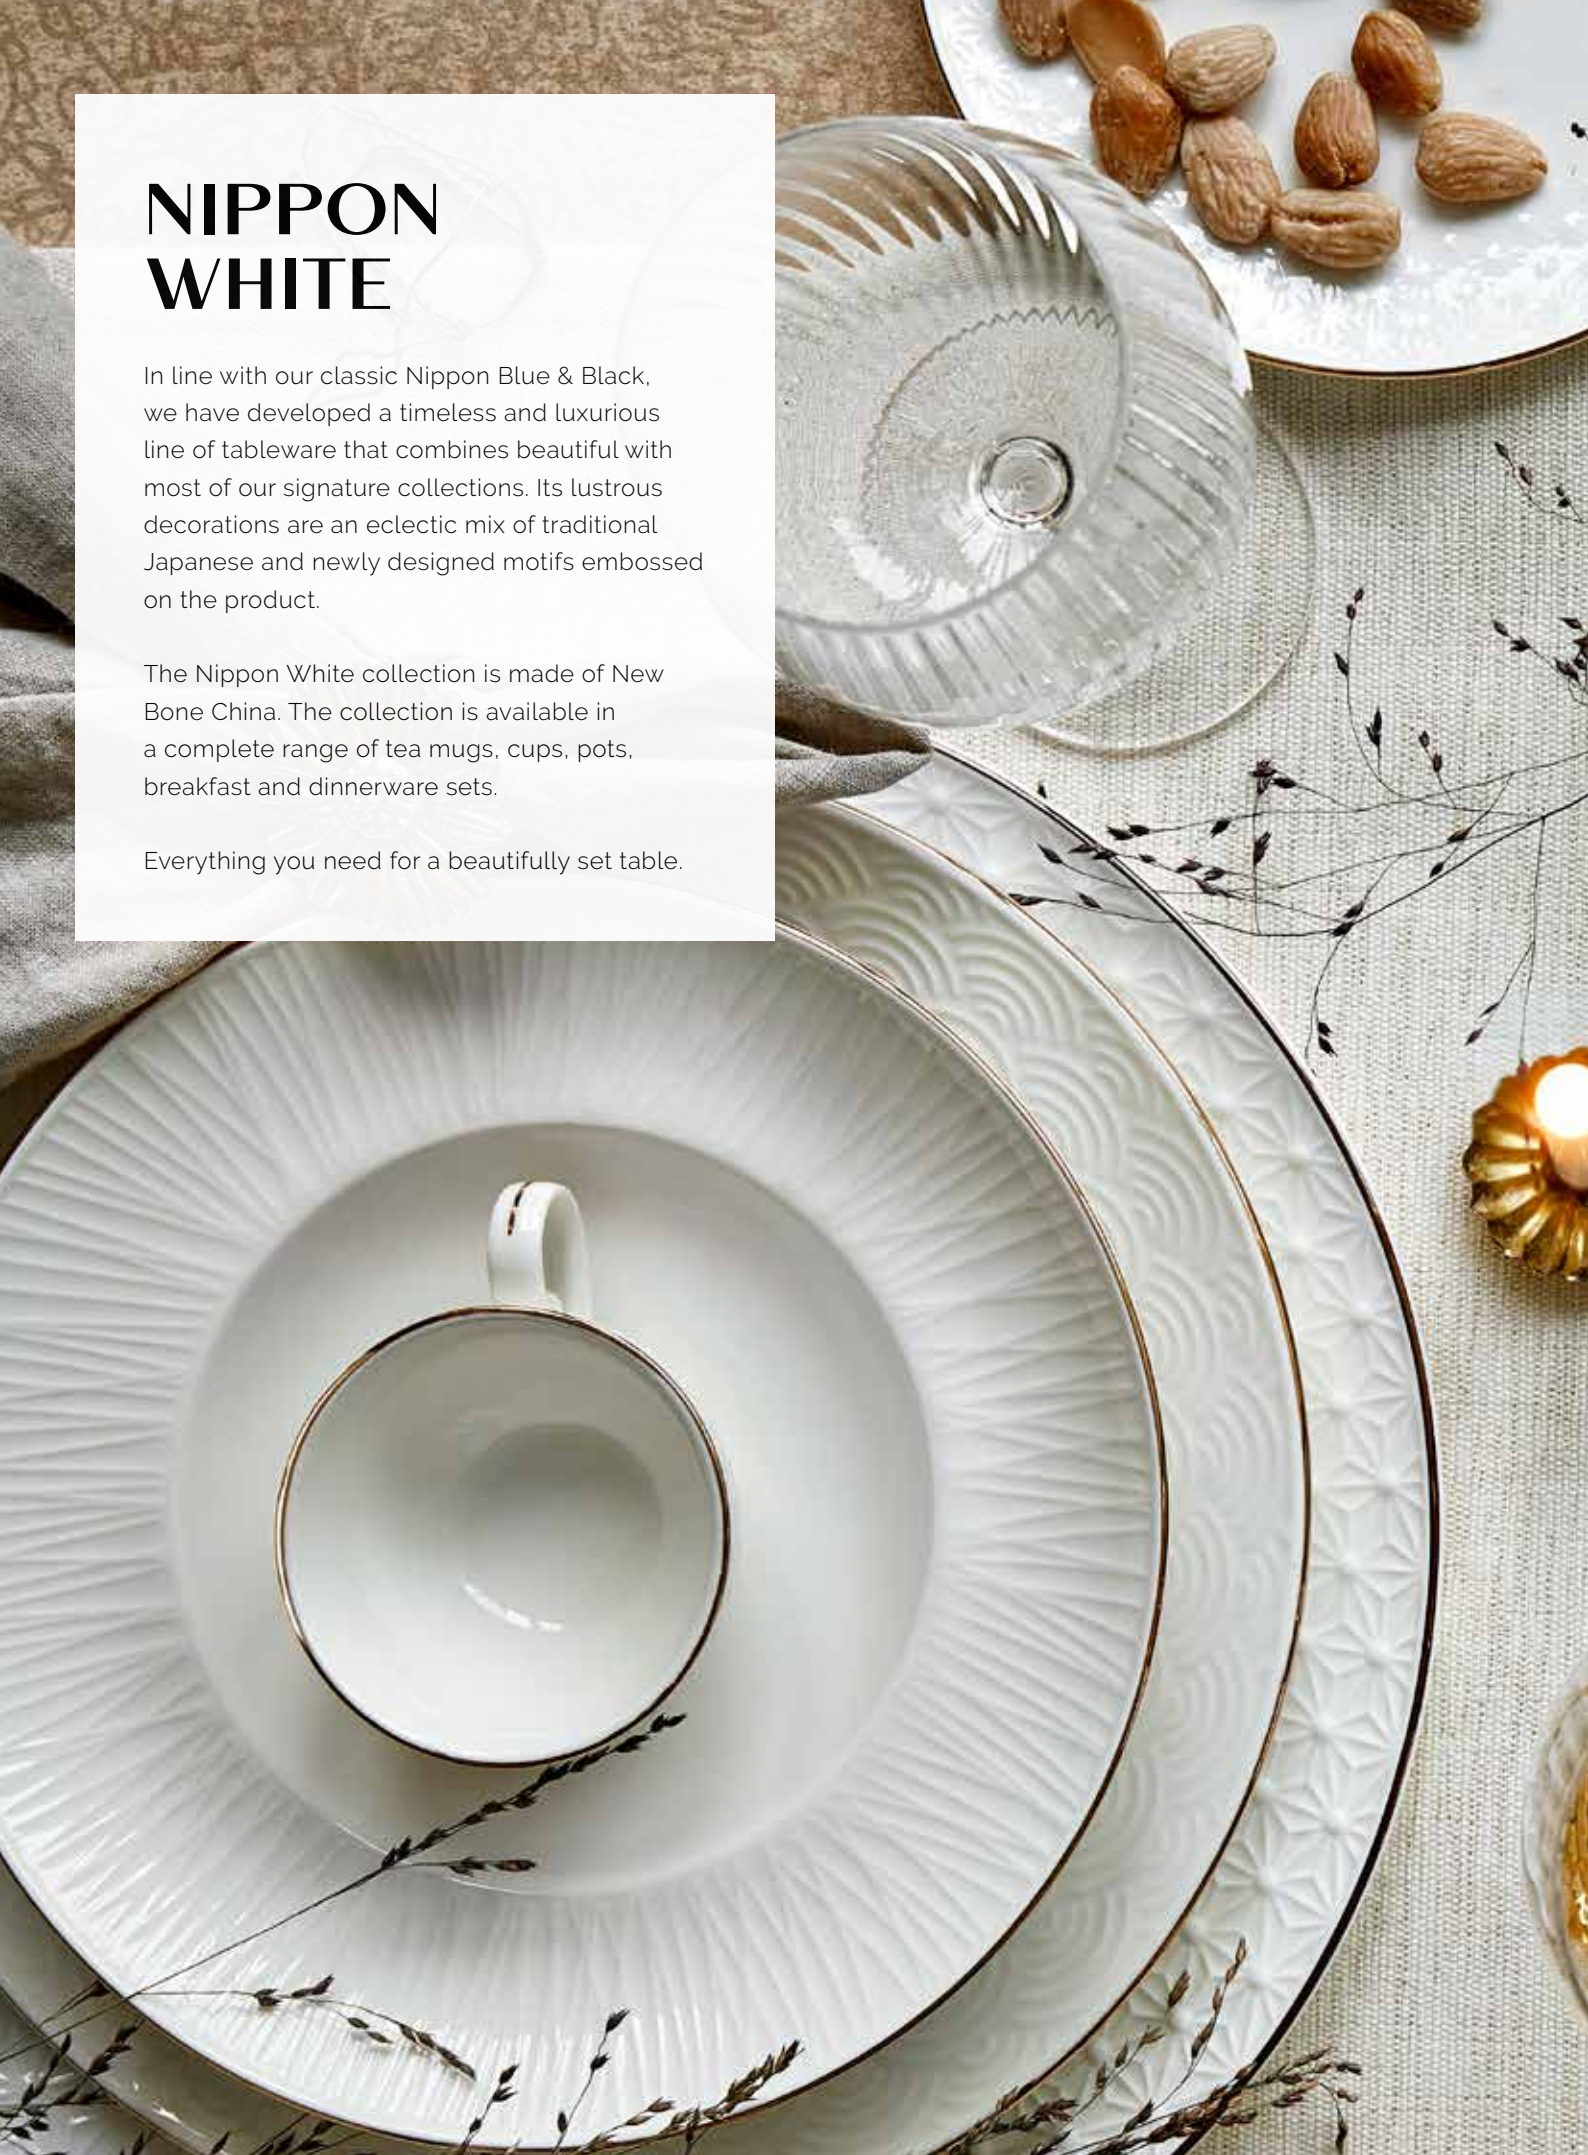

NIPPON WHITE

In line with our classic Nippon Blue & Black, we have developed a timeless and luxurious line of tableware that combines beautiful with most of our signature collections. Its lustrous decorations are an eclectic mix of traditional Japanese and newly designed motifs embossed on the product.

The Nippon White collection is made of New Bone China. The collection is available in a complete range of tea mugs, cups, pots, breakfast and dinnerware sets.

Everything you need for a beautifully set table.