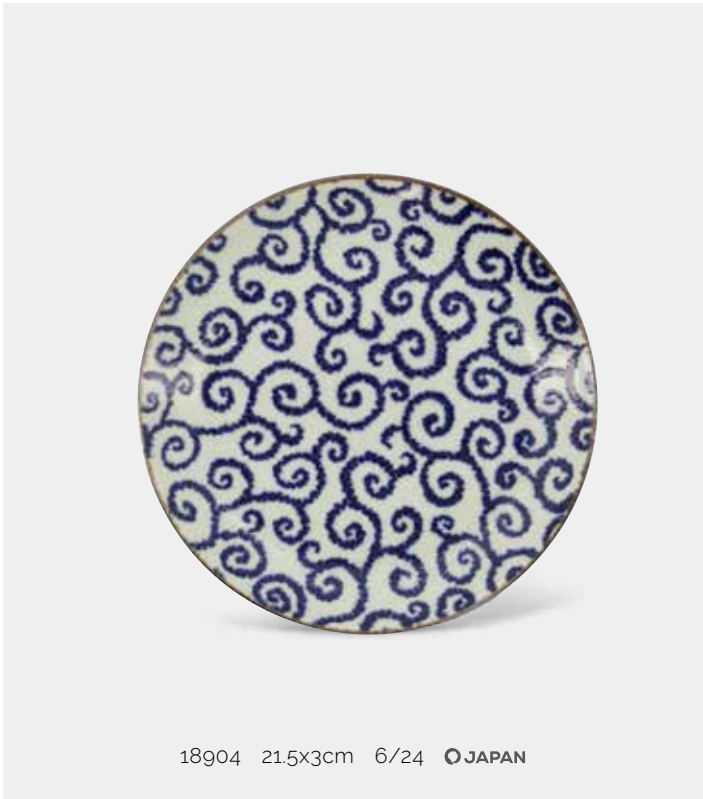

18904 21.5x3cm 6/24 ○JAPAN