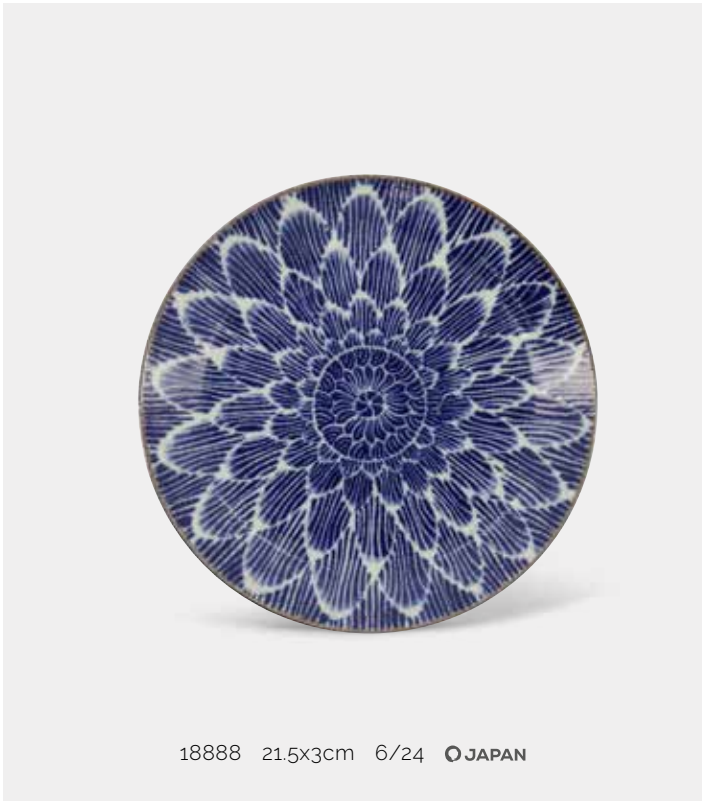

18888 21.5x3cm 6/24 JAPAN