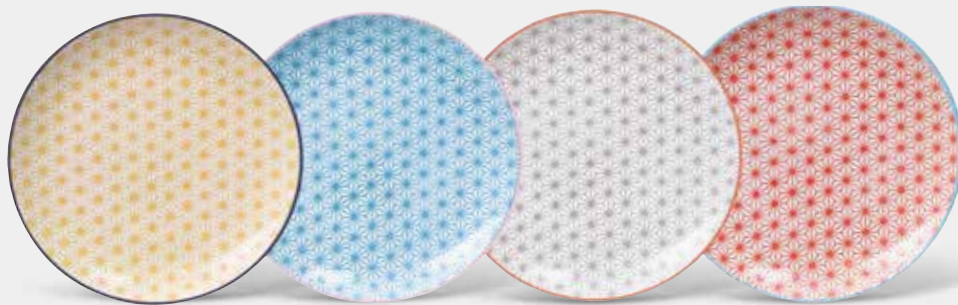

17984 Assorted designs brown box 4 pcs 16x2cm 1/12 **JAPAN**

17985 Assorted designs brown box 4 pcs 20.6x2.2cm 1/12 **JAPAN**