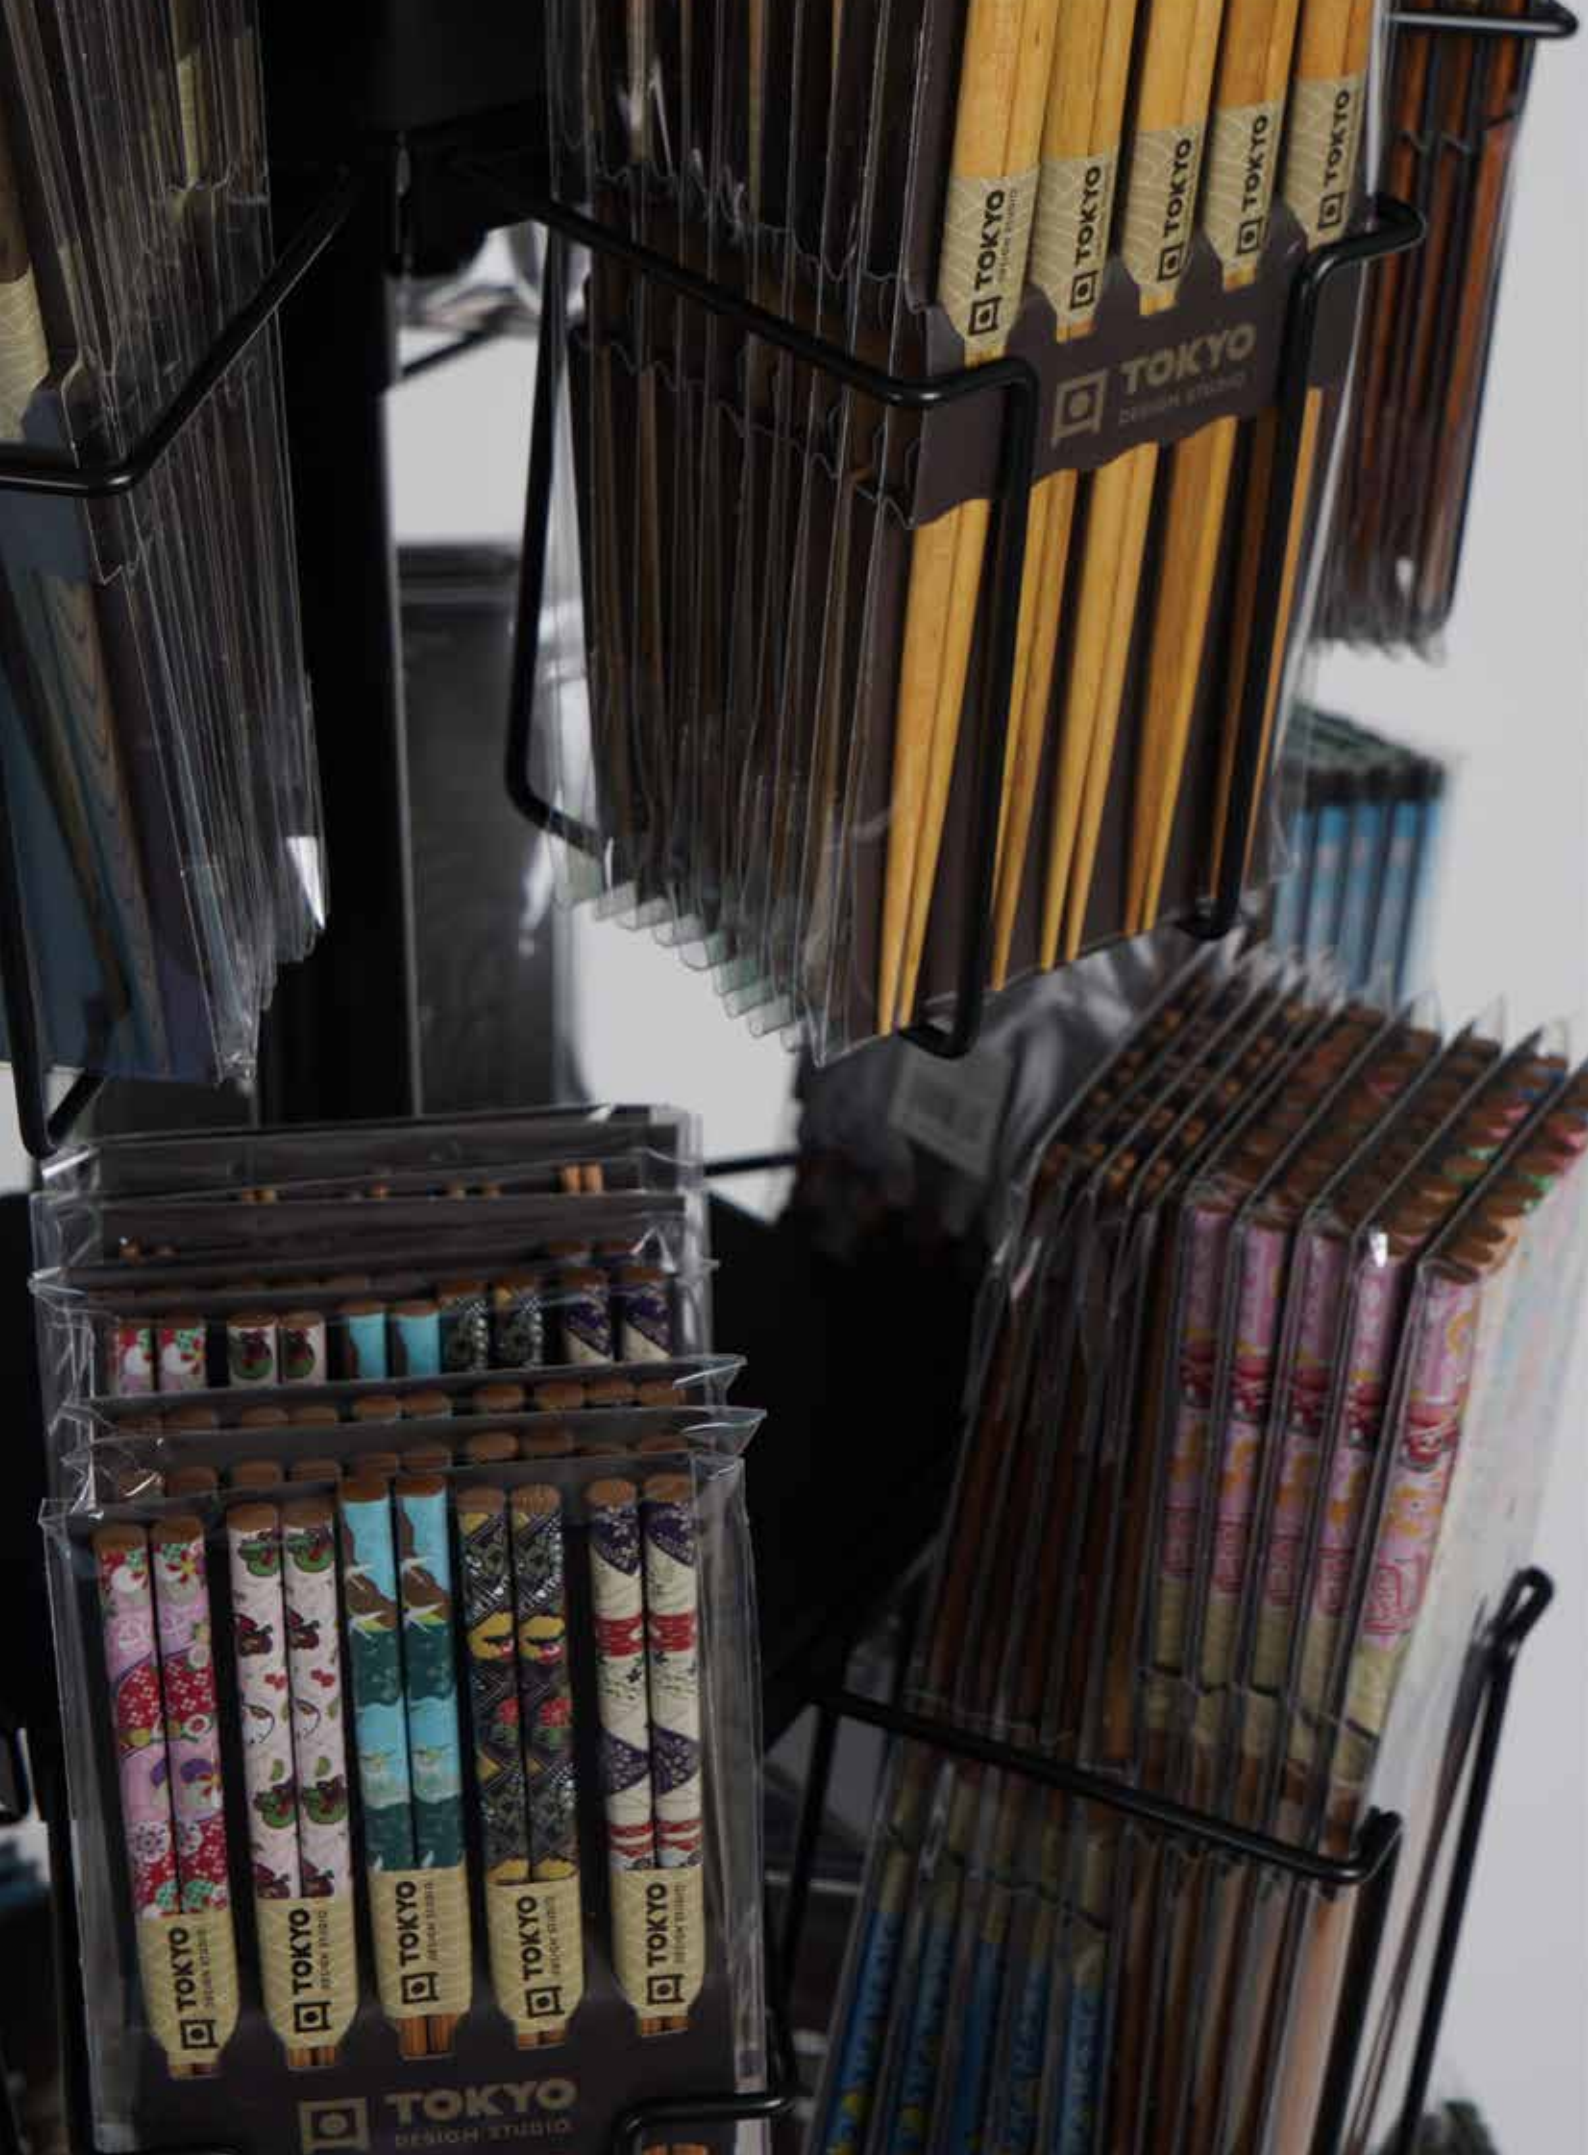

TOKYO
DESIGN STUDIO

TOKYO
DESIGN STUDIO

TOKYO
DESIGN STUDIO

TOKYO
DESIGN STUDIO

TOKYO
DESIGN STUDIO

TOKYO
DESIGN STUDIO

TOKYO
DESIGN STUDIO

TOKYO
DESIGN STUDIO

TOKYO
DESIGN STUDIO

TOKYO
DESIGN STUDIO

TOKYO
DESIGN STUDIO

TOKYO
DESIGN STUDIO