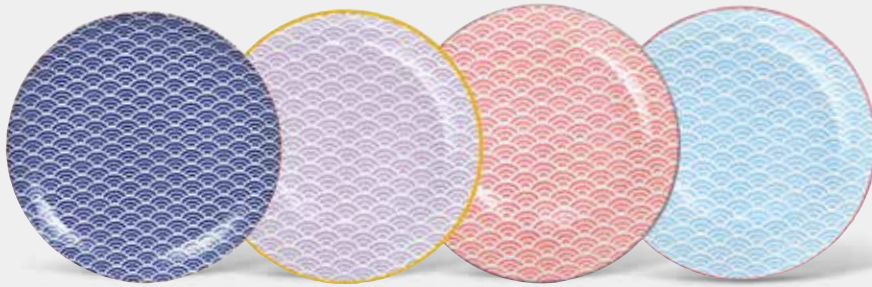

17983
Star Yellow/Dark Blue
25.7x3cm 3/24
JAPAN

8657
Star Red/Light Blue
25.7x3cm 3/24
JAPAN

17985 Assorted designs brown box 4 pcs 20.6x2.2cm 1/12 **JAPAN**