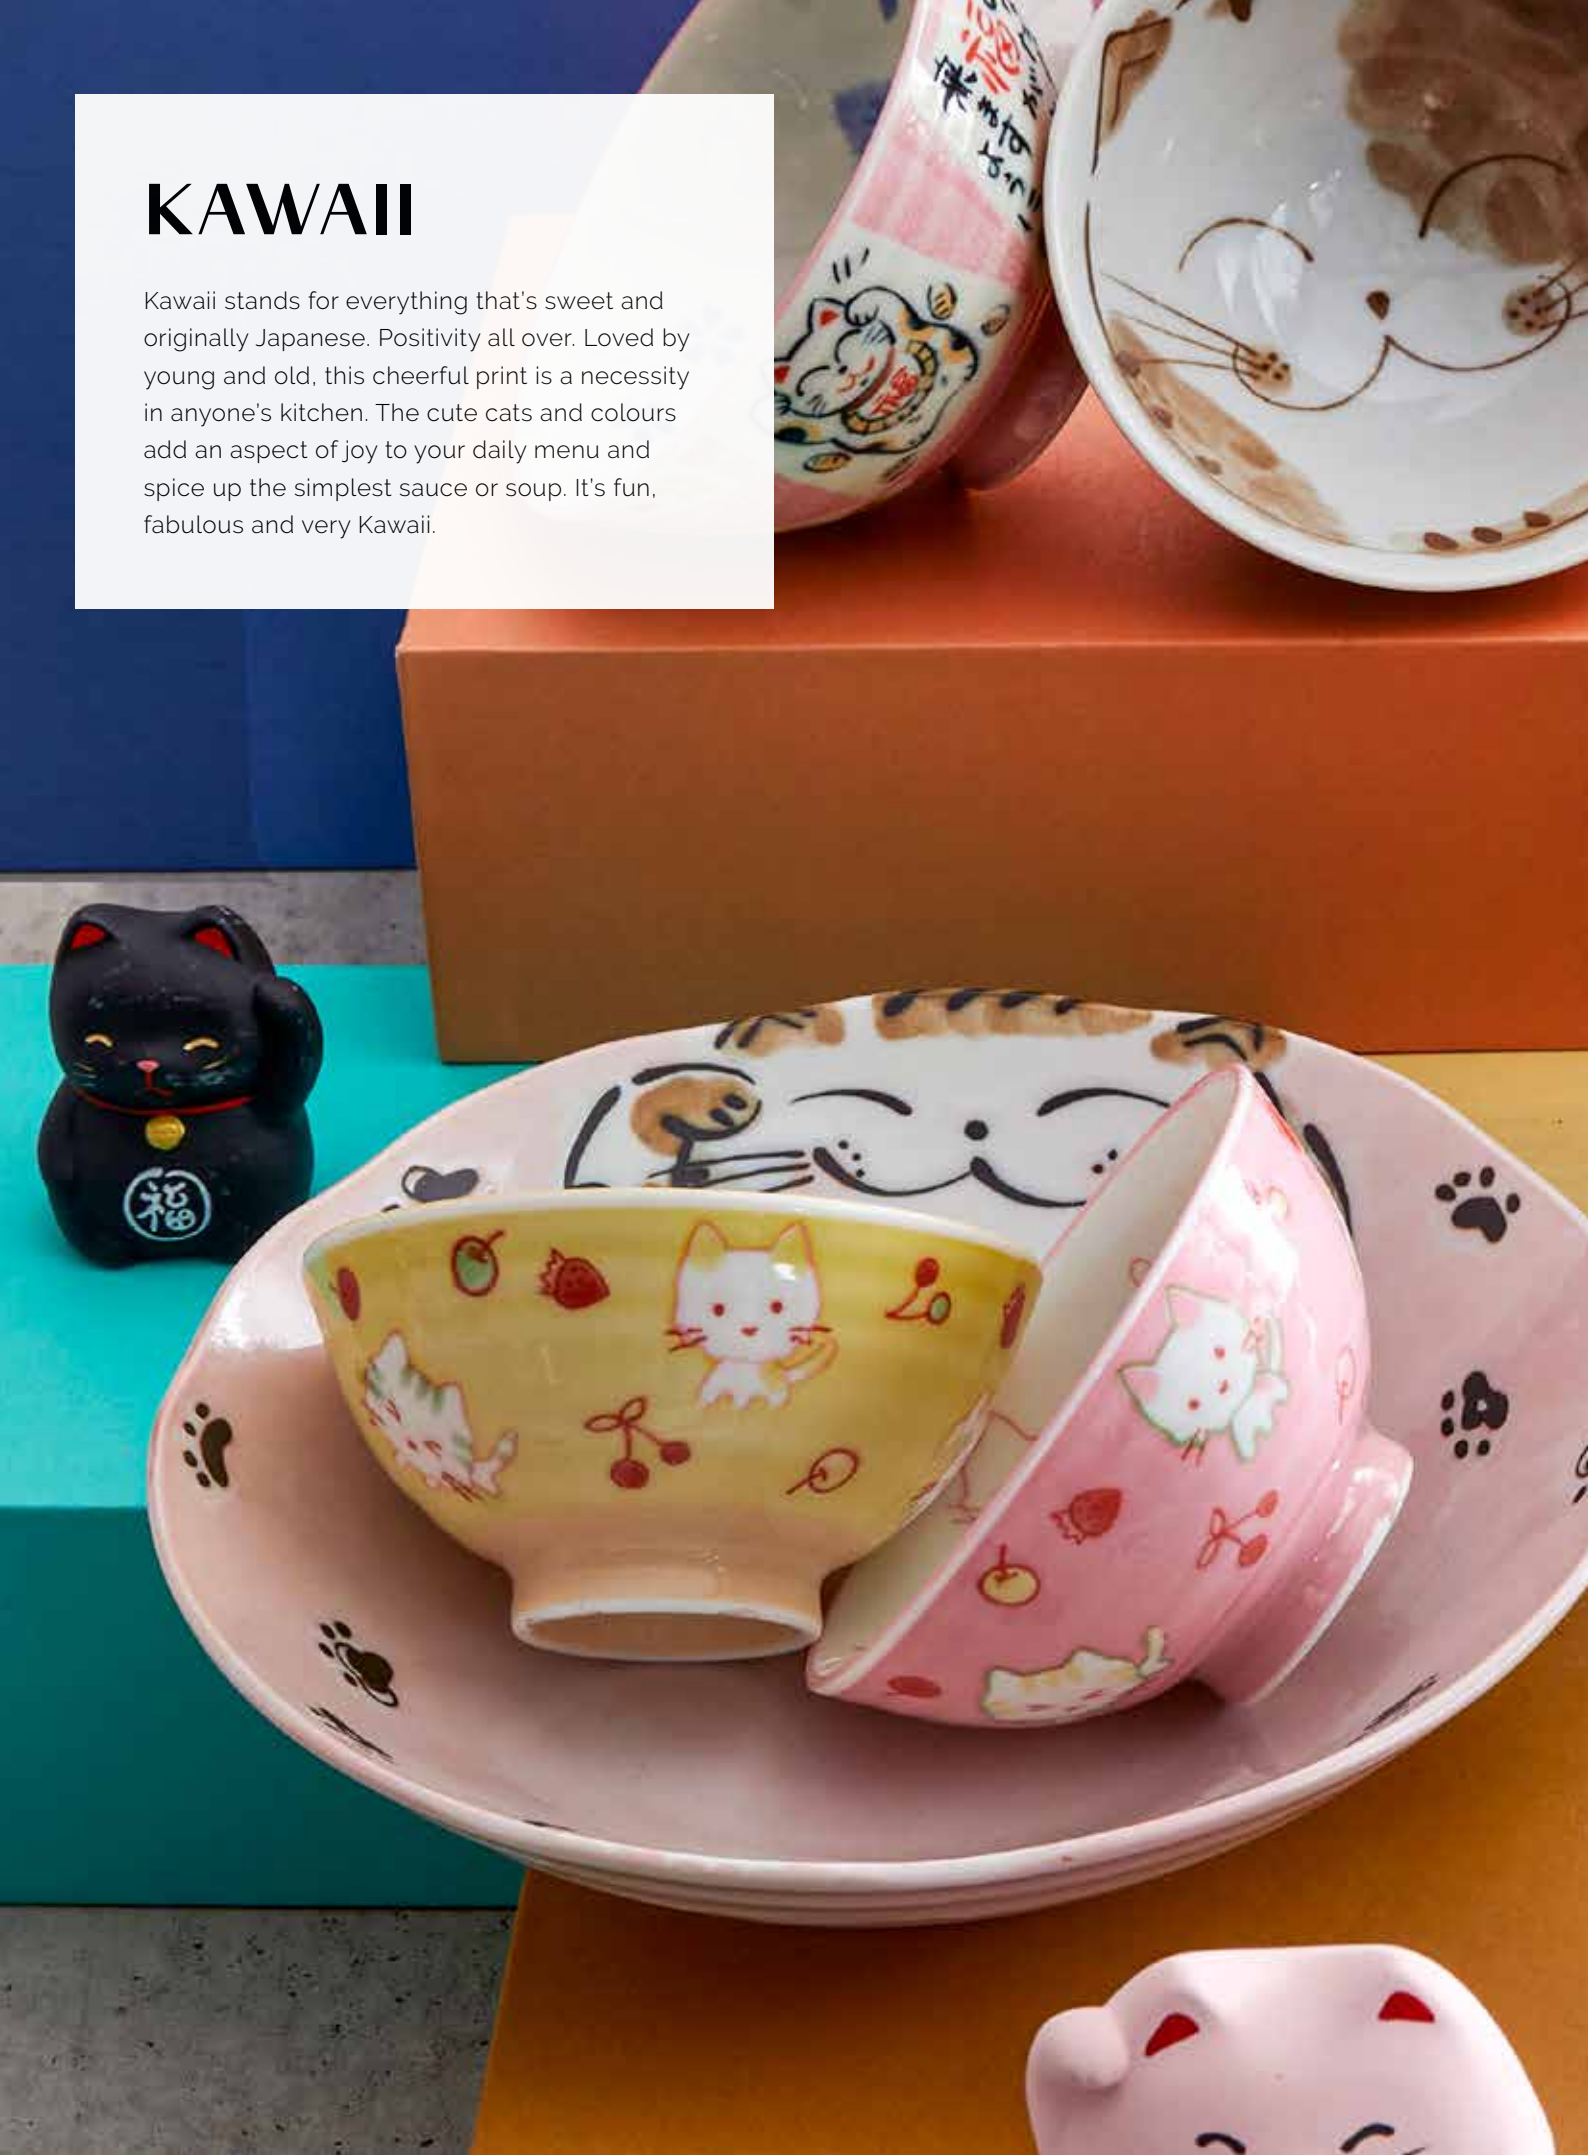

15490 Lobster Blue
15.8x8.1cm 950ml 4/32 **JAPAN**

22032 Giftbox Lobster Red + Crab Blue 4 pcs 13.2x7.3cm 500ml 1/6 JAPAN

22033 Giftbox Crab Red + Snapper Blue 4 pcs 13.2x7.3cm 500ml 1/6 JAPAN

KAWAII

Kawaii stands for everything that's sweet and originally Japanese. Positivity all over. Loved by young and old, this cheerful print is a necessity in anyone's kitchen. The cute cats and colours add an aspect of joy to your daily menu and spice up the simplest sauce or soup. It's fun, fabulous and very Kawaii.