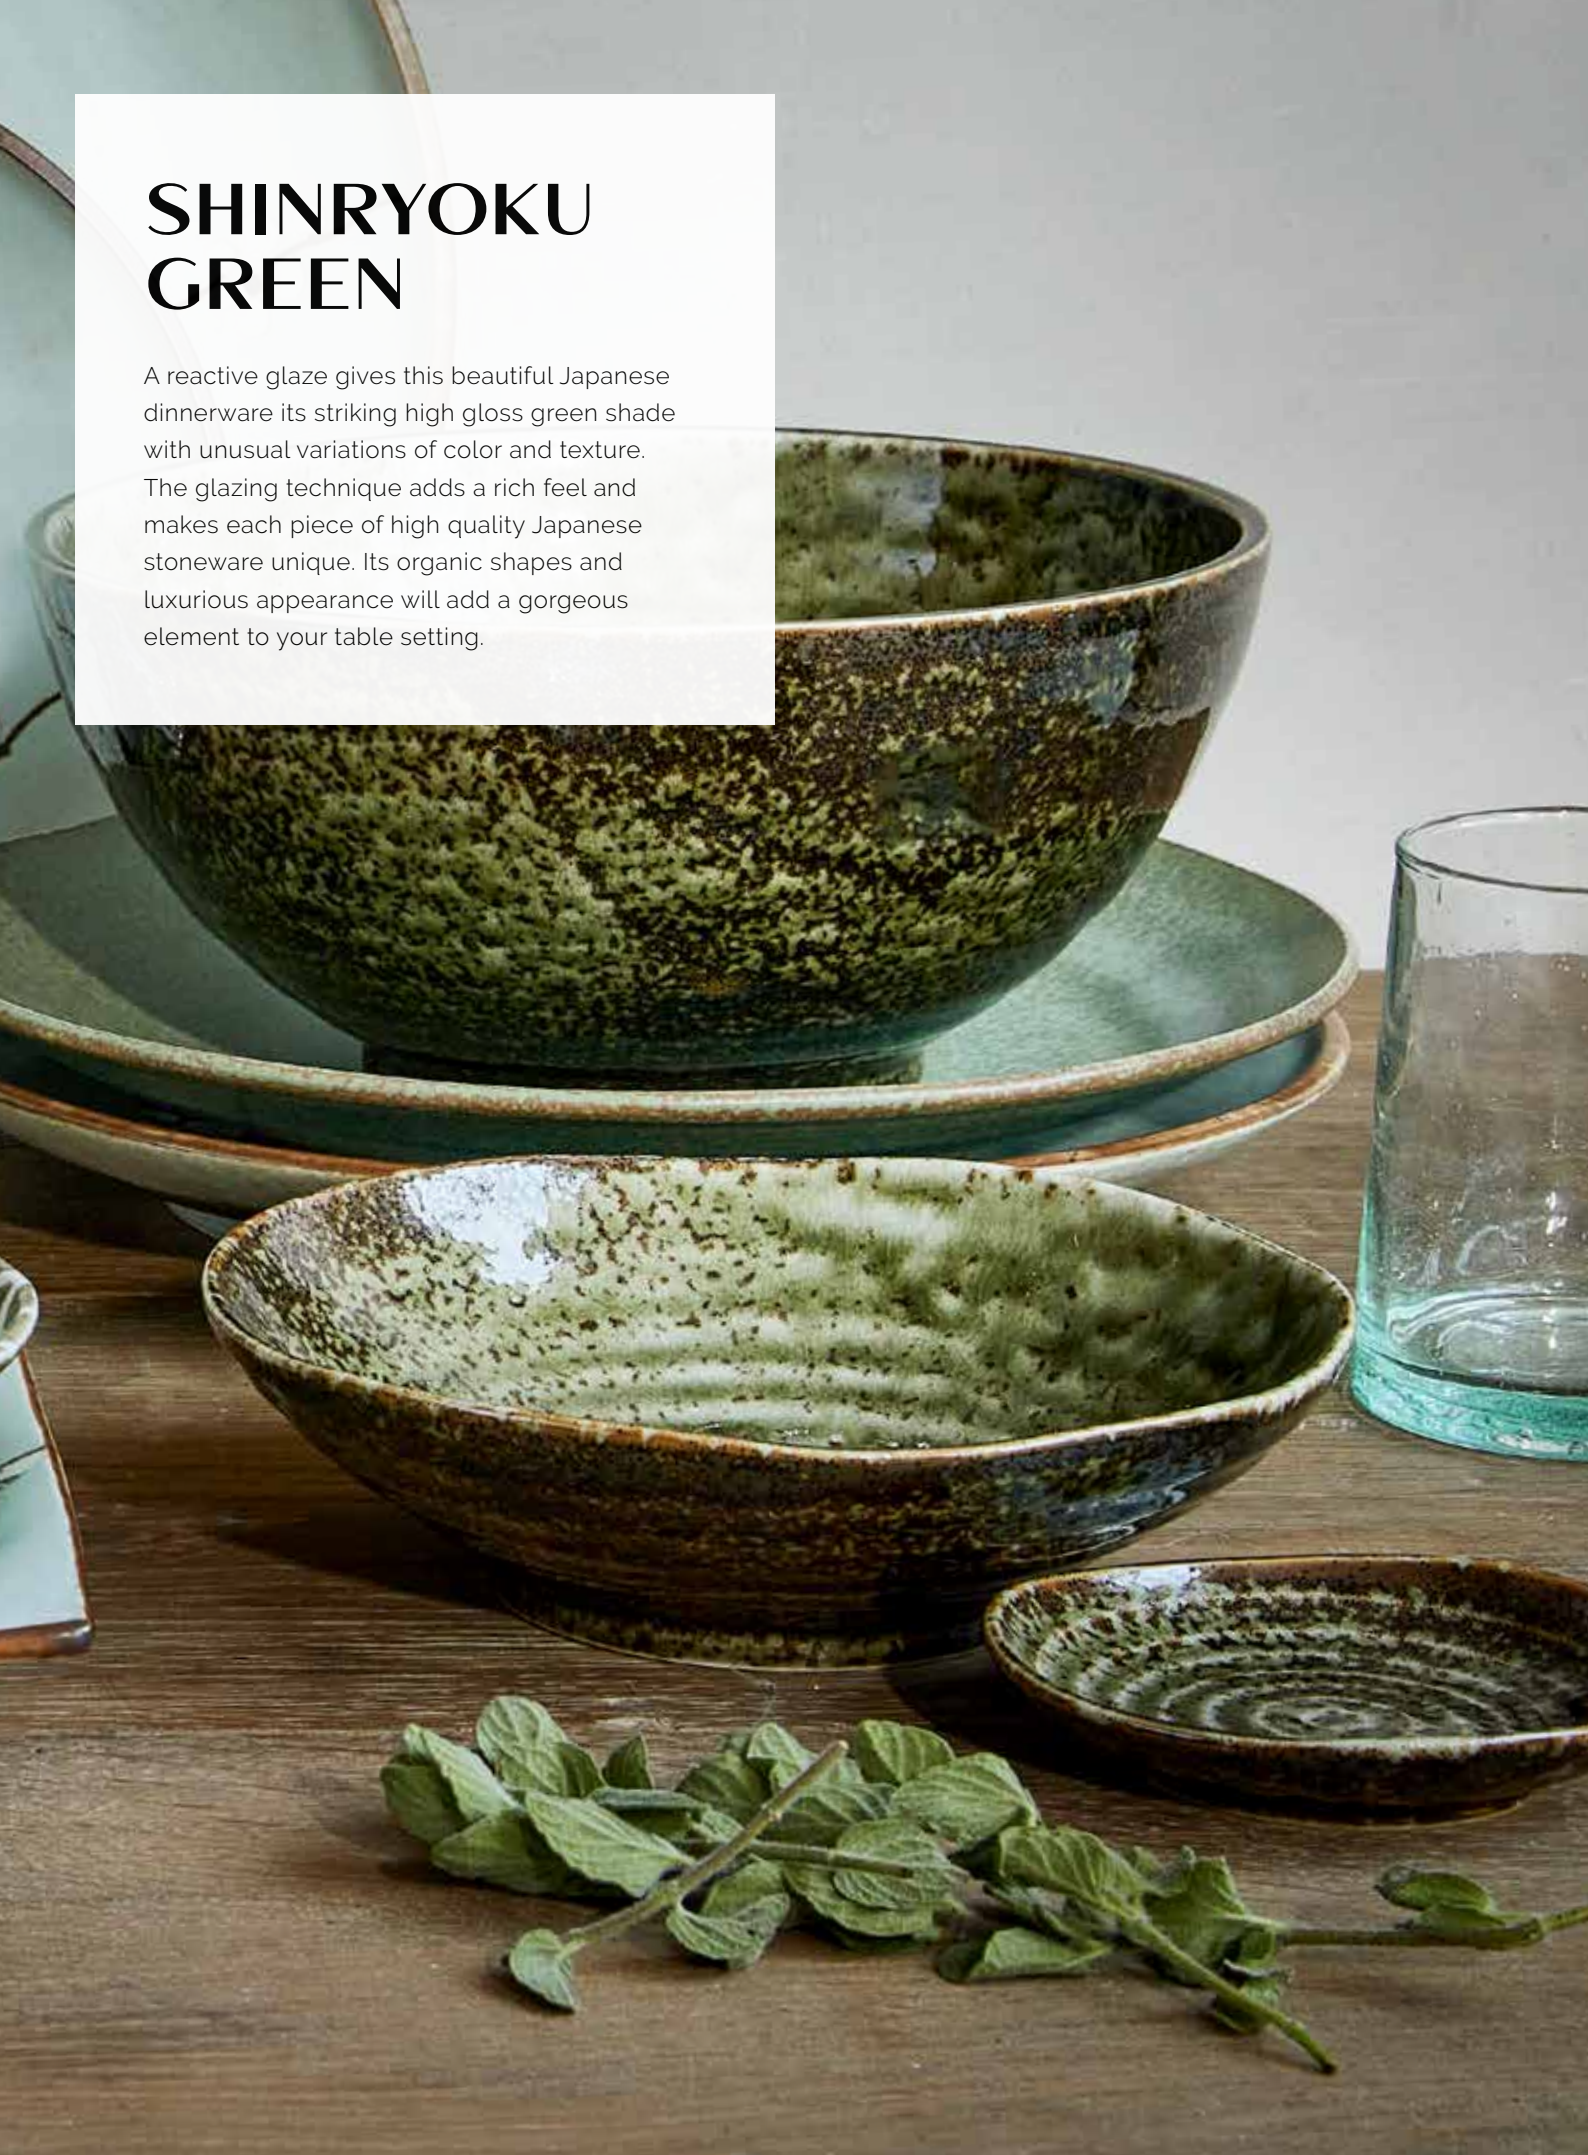

SHINRYOKU GREEN

A reactive glaze gives this beautiful Japanese dinnerware its striking high gloss green shade with unusual variations of color and texture. The glazing technique adds a rich feel and makes each piece of high quality Japanese stoneware unique. Its organic shapes and luxurious appearance will add a gorgeous element to your table setting.