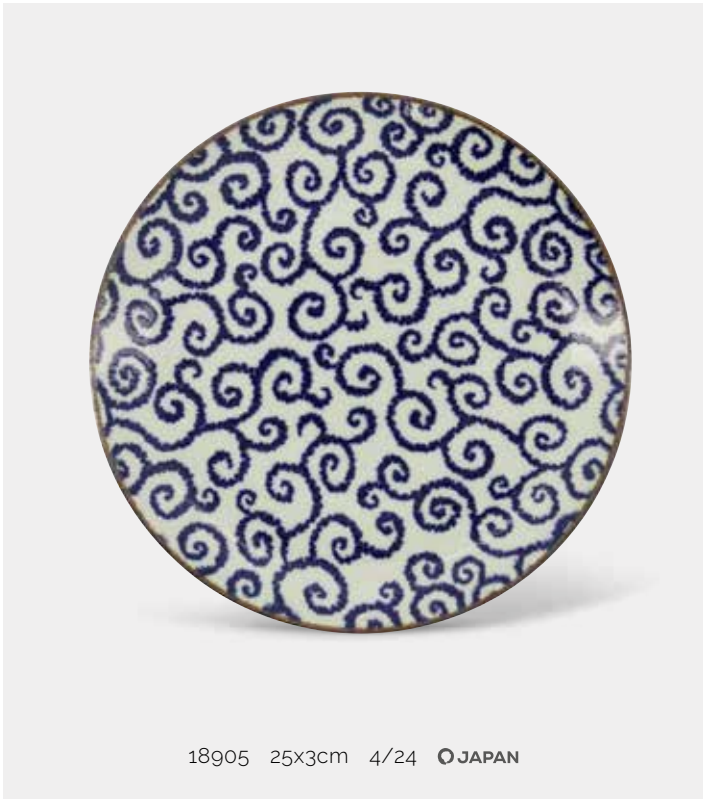

18905 25x3cm 4/24 ○JAPAN