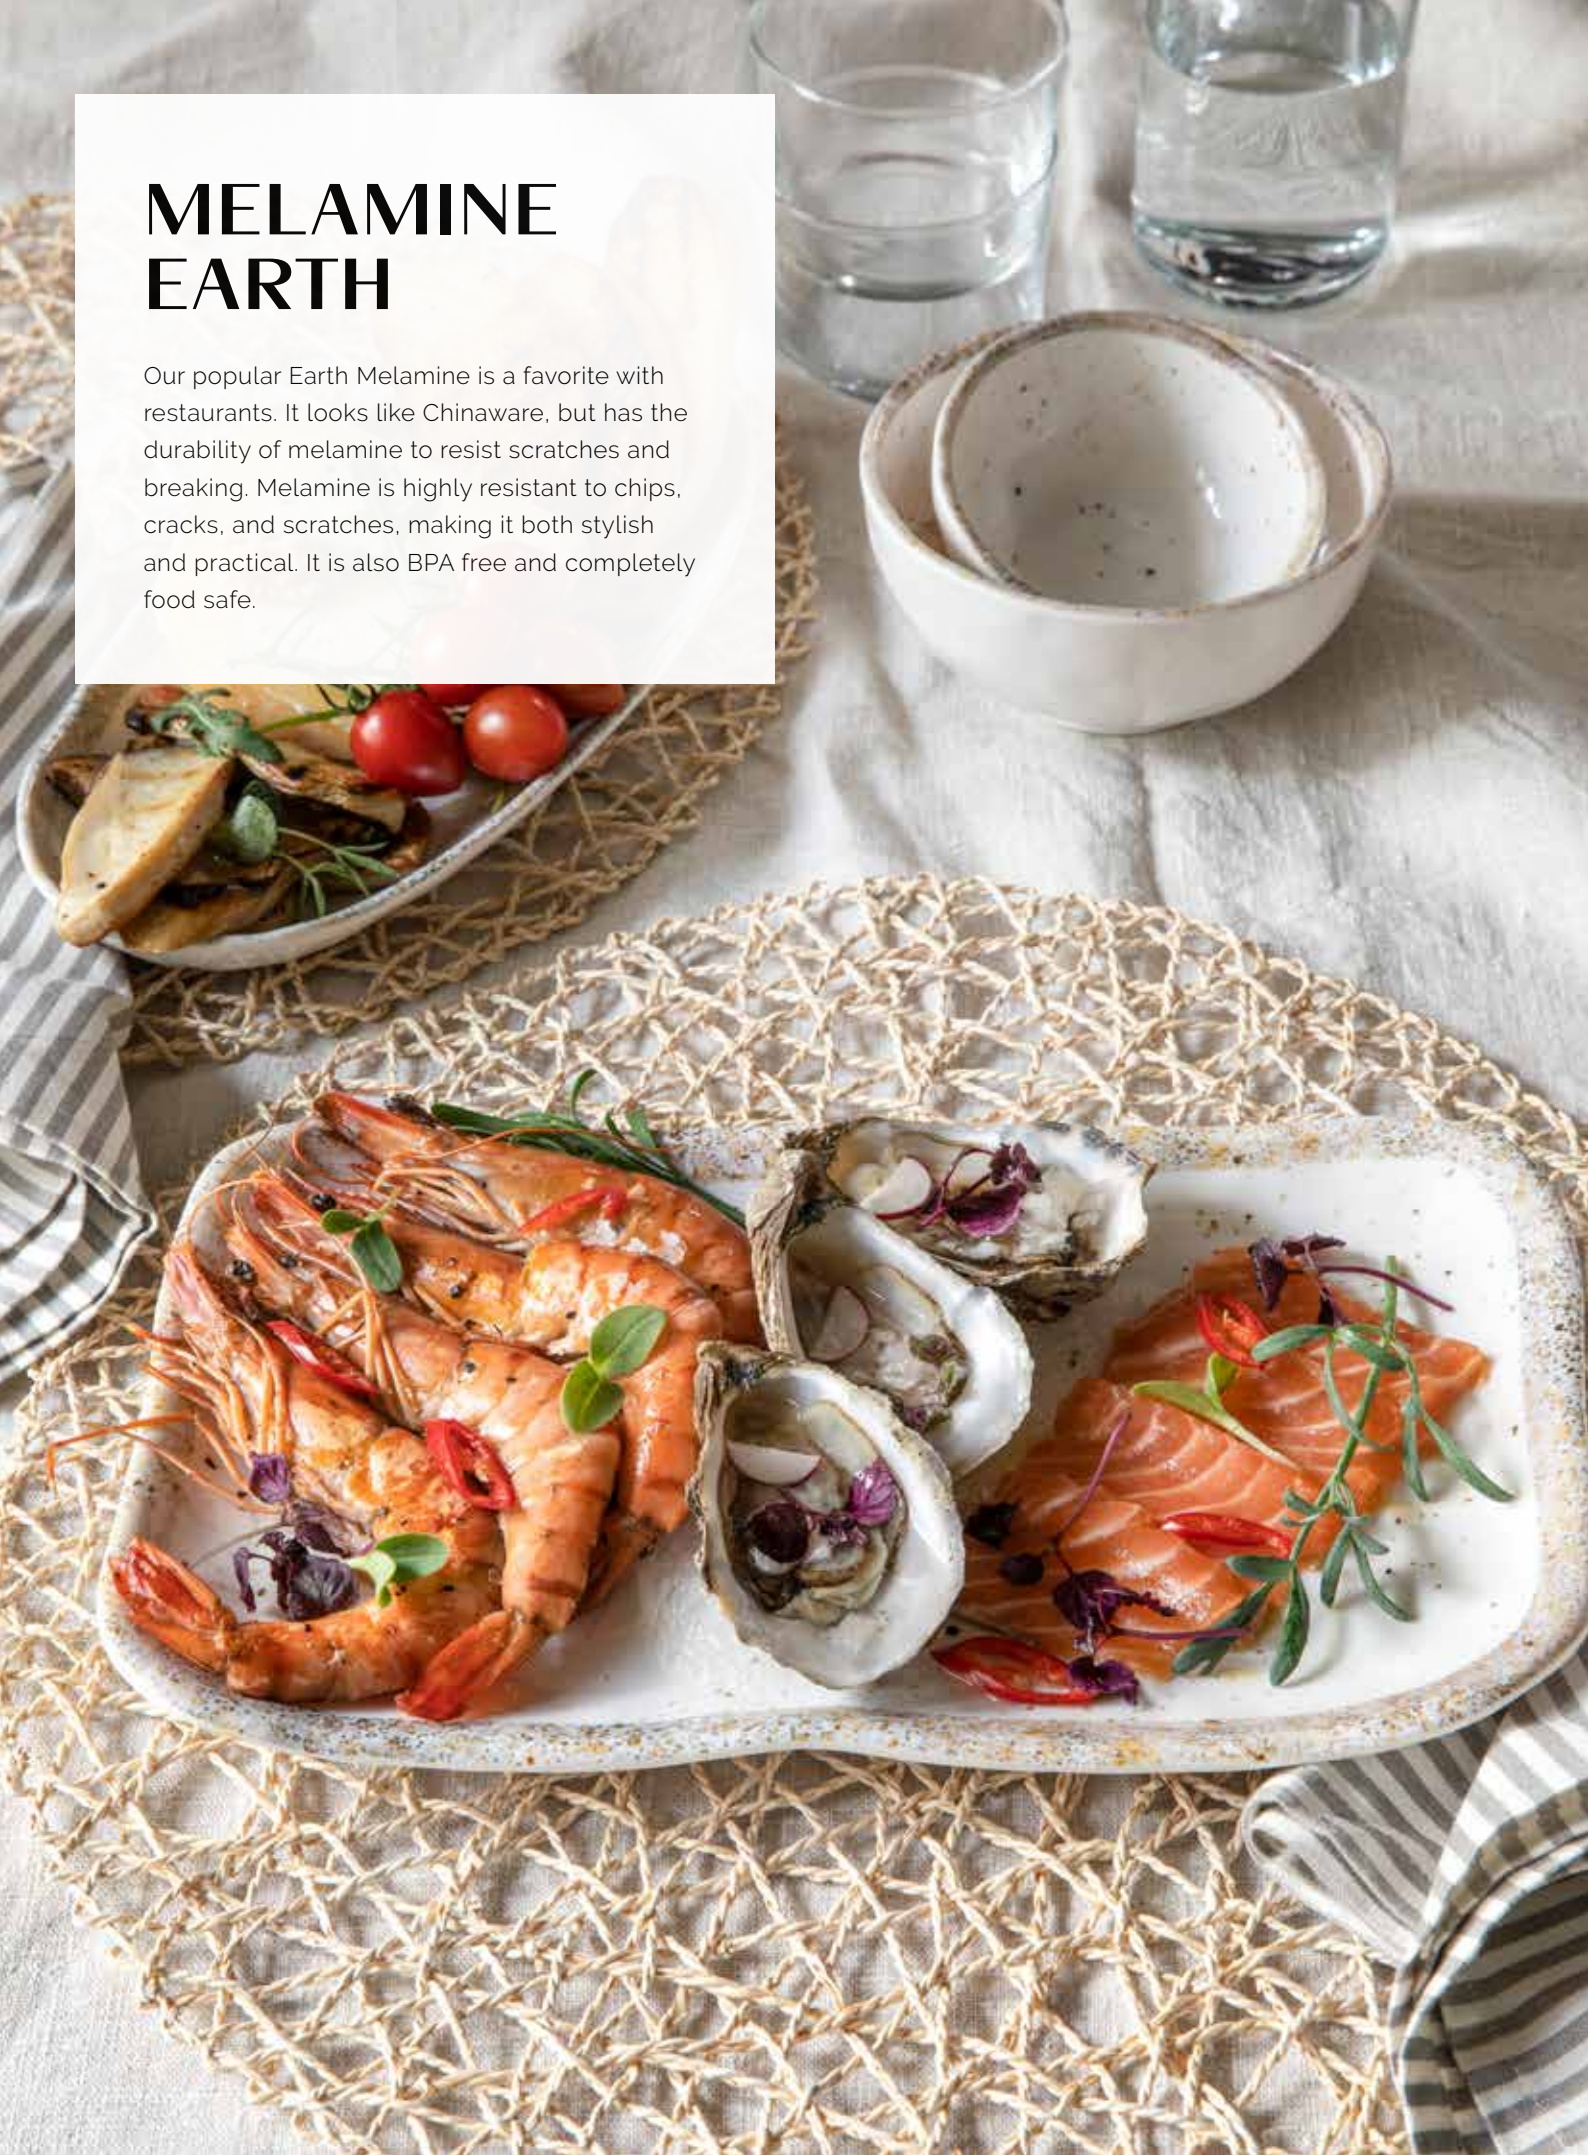

8558 40x28x3cm 6/24 CN

8015 14.6x3.8cm 48/576 CN

8550 8x1.6cm 24/288 CN

8018 11.4x5.7cm 175ml 24/144 CN

MELAMINE EARTH

Our popular Earth Melamine is a favorite with restaurants. It looks like Chinaware, but has the durability of melamine to resist scratches and breaking. Melamine is highly resistant to chips, cracks, and scratches, making it both stylish and practical. It is also BPA free and completely food safe.