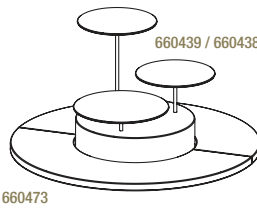

BRICKS ROND
BRICKS ROUND

Nacryl blanc - White Nacryl

411676

Ø 15 cm - H. 4 cm
Ø 6" - H. 1 1/2"