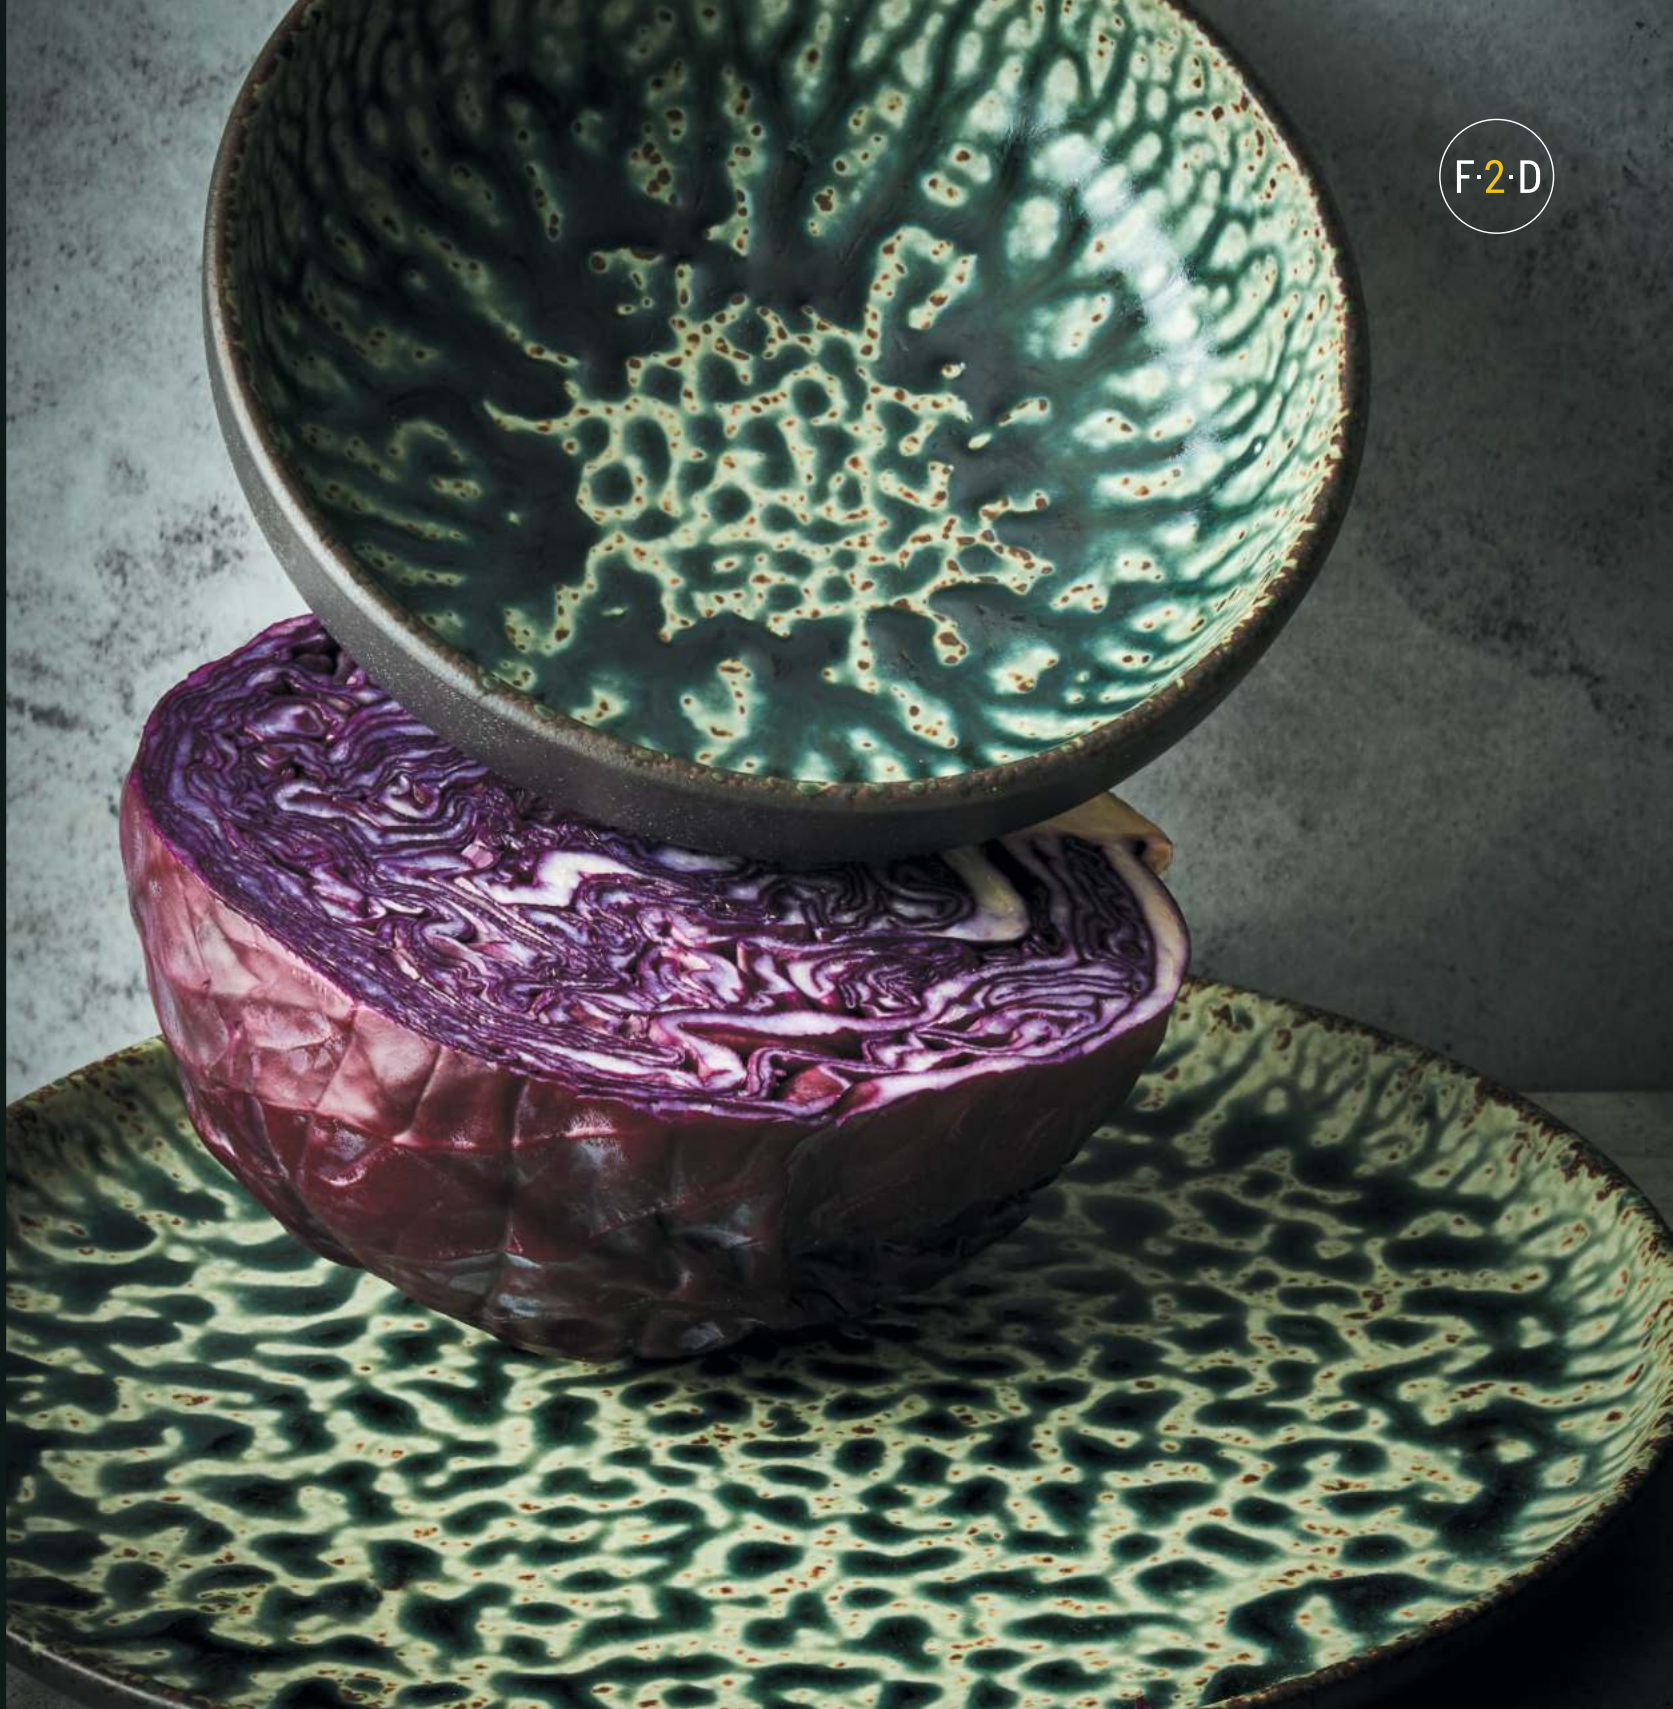

Cobalt Oxido • Deep plate cobalt
605031 • 22,5 x H7cm

Emerald Oxido

Emerald green veins

Deep emerald green veins and rusty brown tones flow together in this strong emerald Oxido tableware. With its unique whimsical surface and roughed look, this porcelain range invites you to create adventurous compositions. All items are unique due to the handmade finish with reactive glazes.

Emerald Oxido • Plate emerald
605035 • 21cm

Emerald Oxido • Plate emerald
605036 • 26cm

Emerald Oxido • Plate emerald
605037 • 28,5cm

Emerald Oxido • Bowl/cup emerald
605048 • 26cl

Emerald Oxido • Bowl/cup emerald
605047 • 13cl