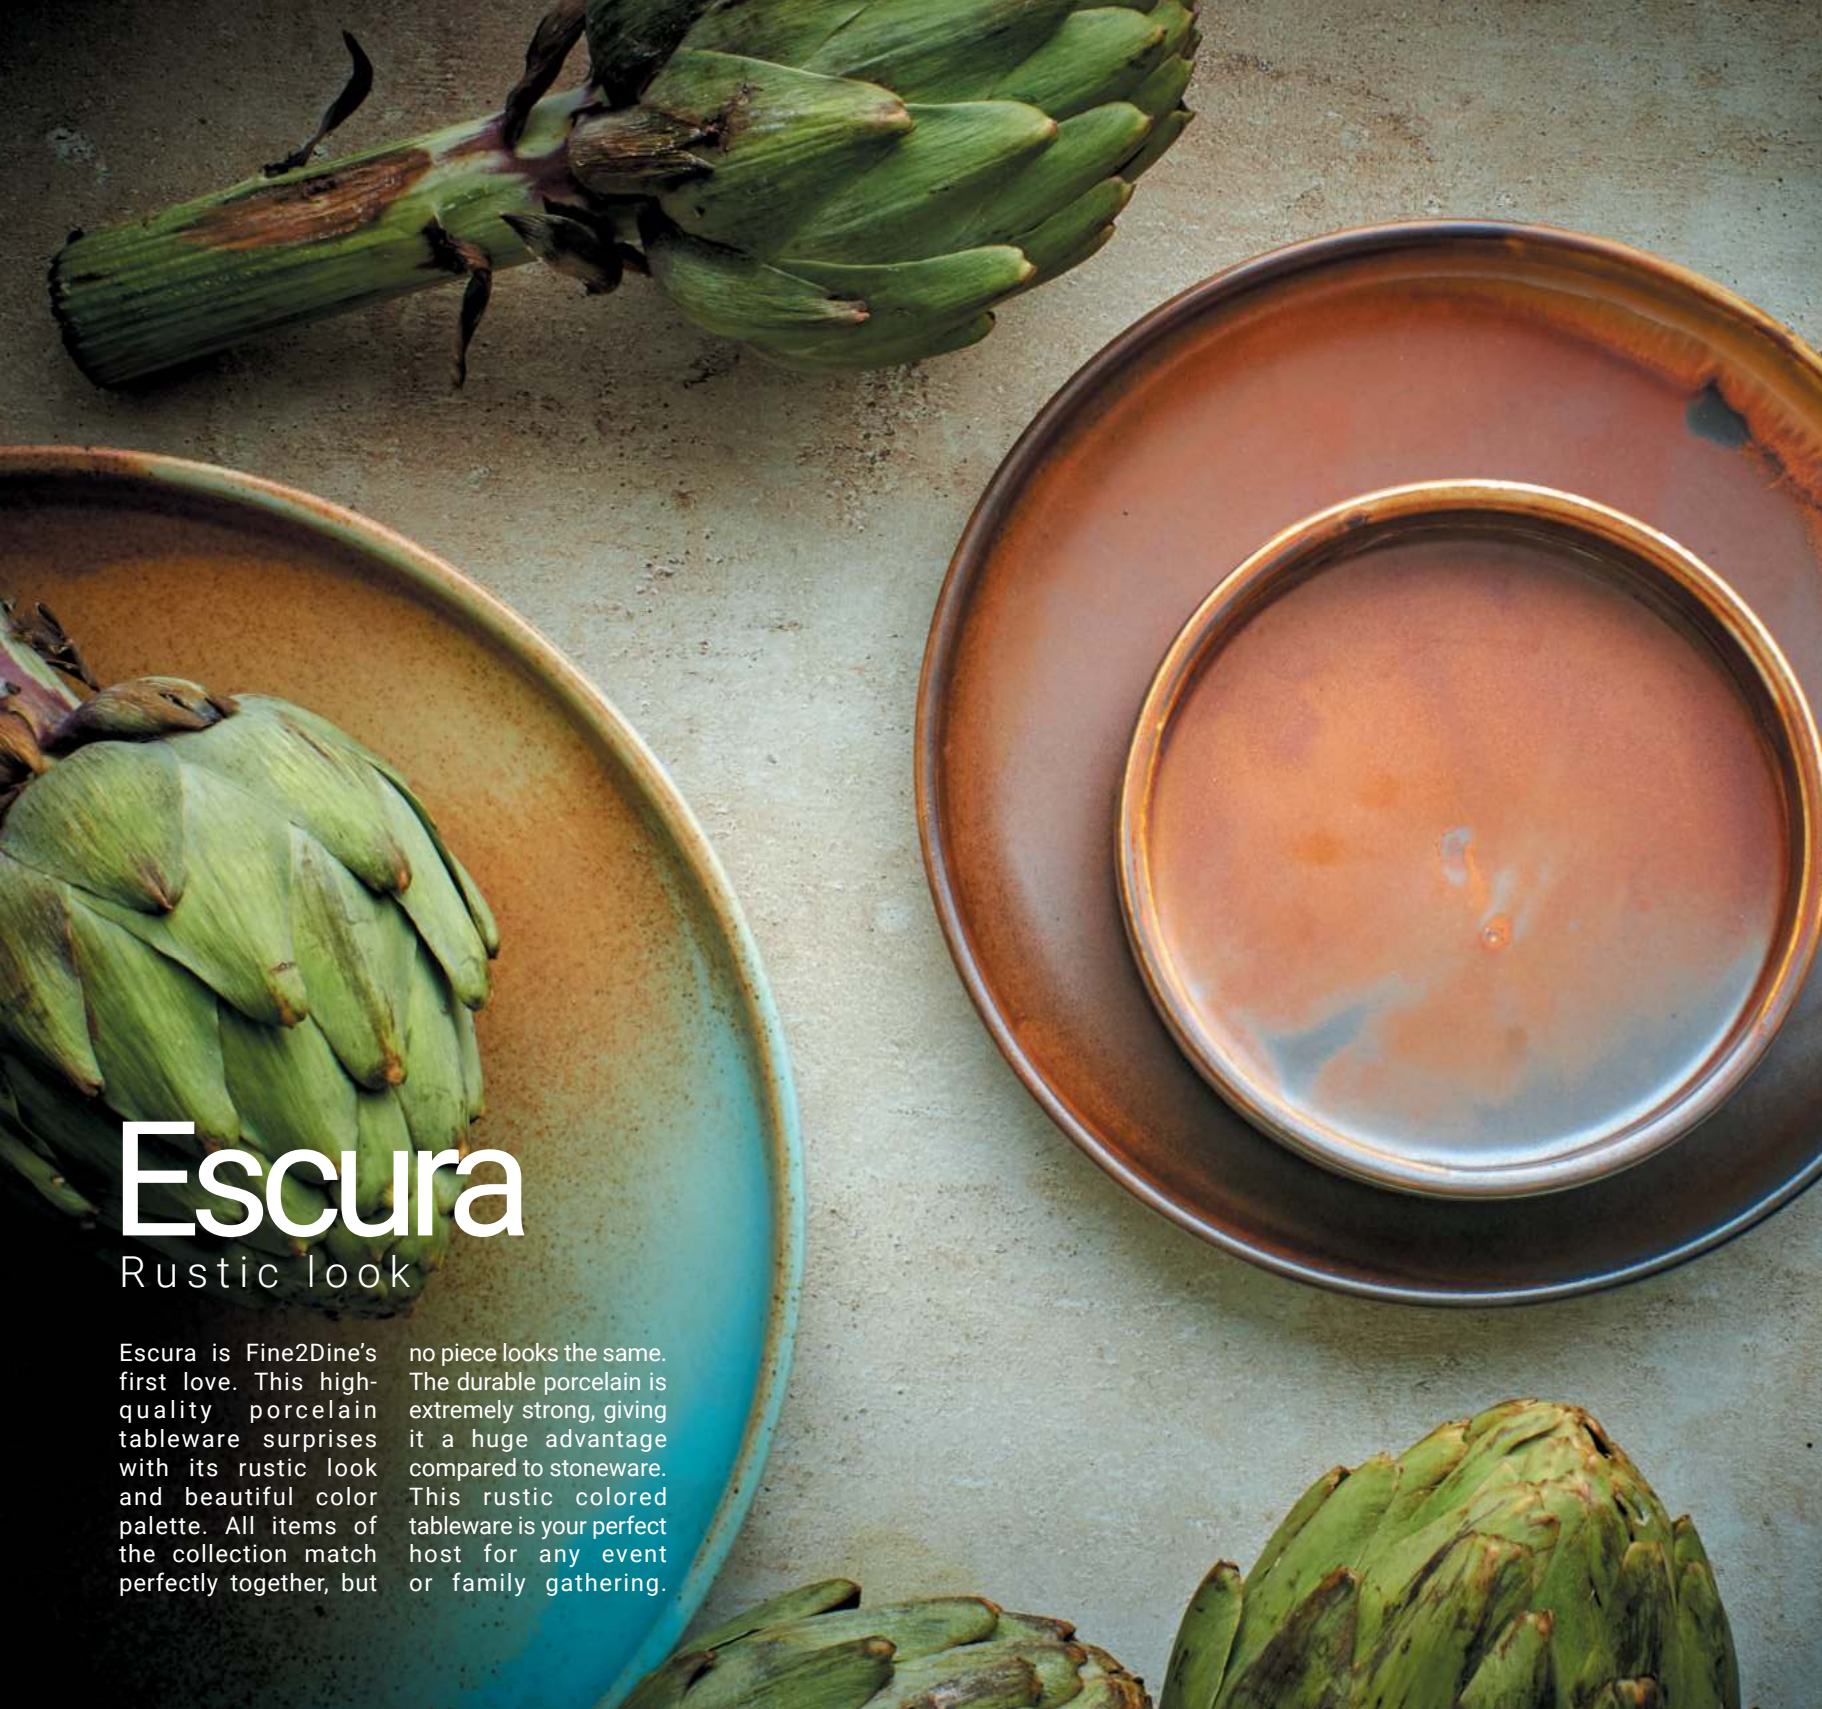

White Dusk • Bowl white dusk
604583 • 18xH6cm

White Dusk • Soy sauce pourer white dusk
604584 • 20cl

White Dusk • Sake bottle white dusk
604585 • 20.5cl

Escura

Rustic look

Escura is Fine2Dine's first love. This high-quality porcelain tableware surprises with its rustic look and beautiful color palette. All items of the collection match perfectly together, but

no piece looks the same. The durable porcelain is extremely strong, giving it a huge advantage compared to stoneware. This rustic colored tableware is your perfect host for any event or family gathering.