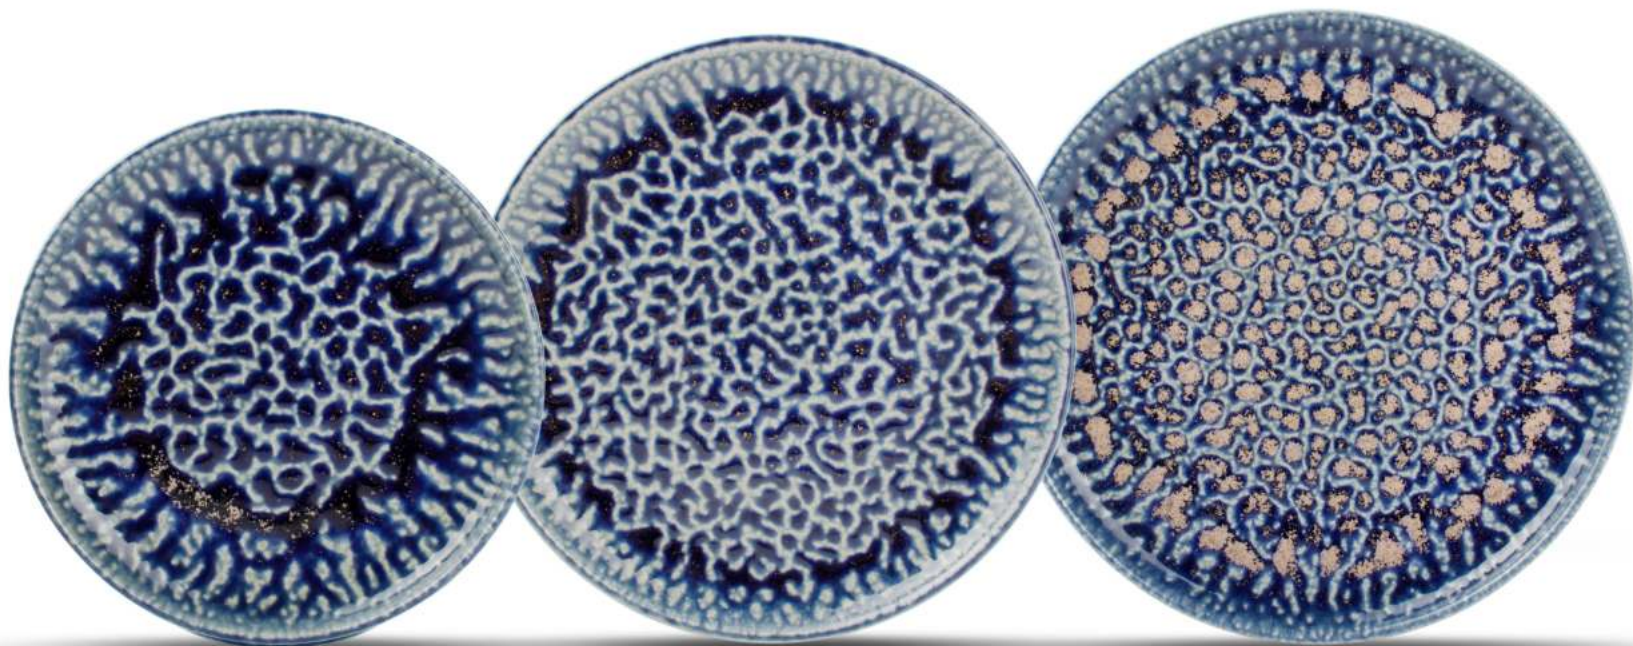

Cloud Oxido • Plate
605051 • 21cm

Cloud Oxido • Plate
605052 • 26cm

Cloud Oxido • Plate
605053 • 28,5cm

Cloud Oxido • Bowl/cup
605058 • 26cl

Cloud Oxido • Bowl/cup
605059 • 13cl

Cloud Oxido • Plate
605054 • 28 x 20cm

Cloud Oxido • Serving dish
605055 • 22 x 10cm

Cloud Oxido • Bowl
605057 • 22,5 x H7cm

Cloud Oxido • Bowl
605056 • 18 x H5,5cm

Cobalt Oxido

A daring choice

Speaking of a statement, the cobalt Oxido range won't go unnoticed! The deep blue and silky nude glossy reactive glaze makes any meal feel special.

Made of strong porcelain, cobalt Oxido is perfect for intense use. A daring choice that will always catch the eye.

Cobalt Oxido • Plate cobalt
605020 • 21cm

Cobalt Oxido • Plate cobalt
605021 • 26cm

Cobalt Oxido • Plate cobalt
605022 • 28,5cm