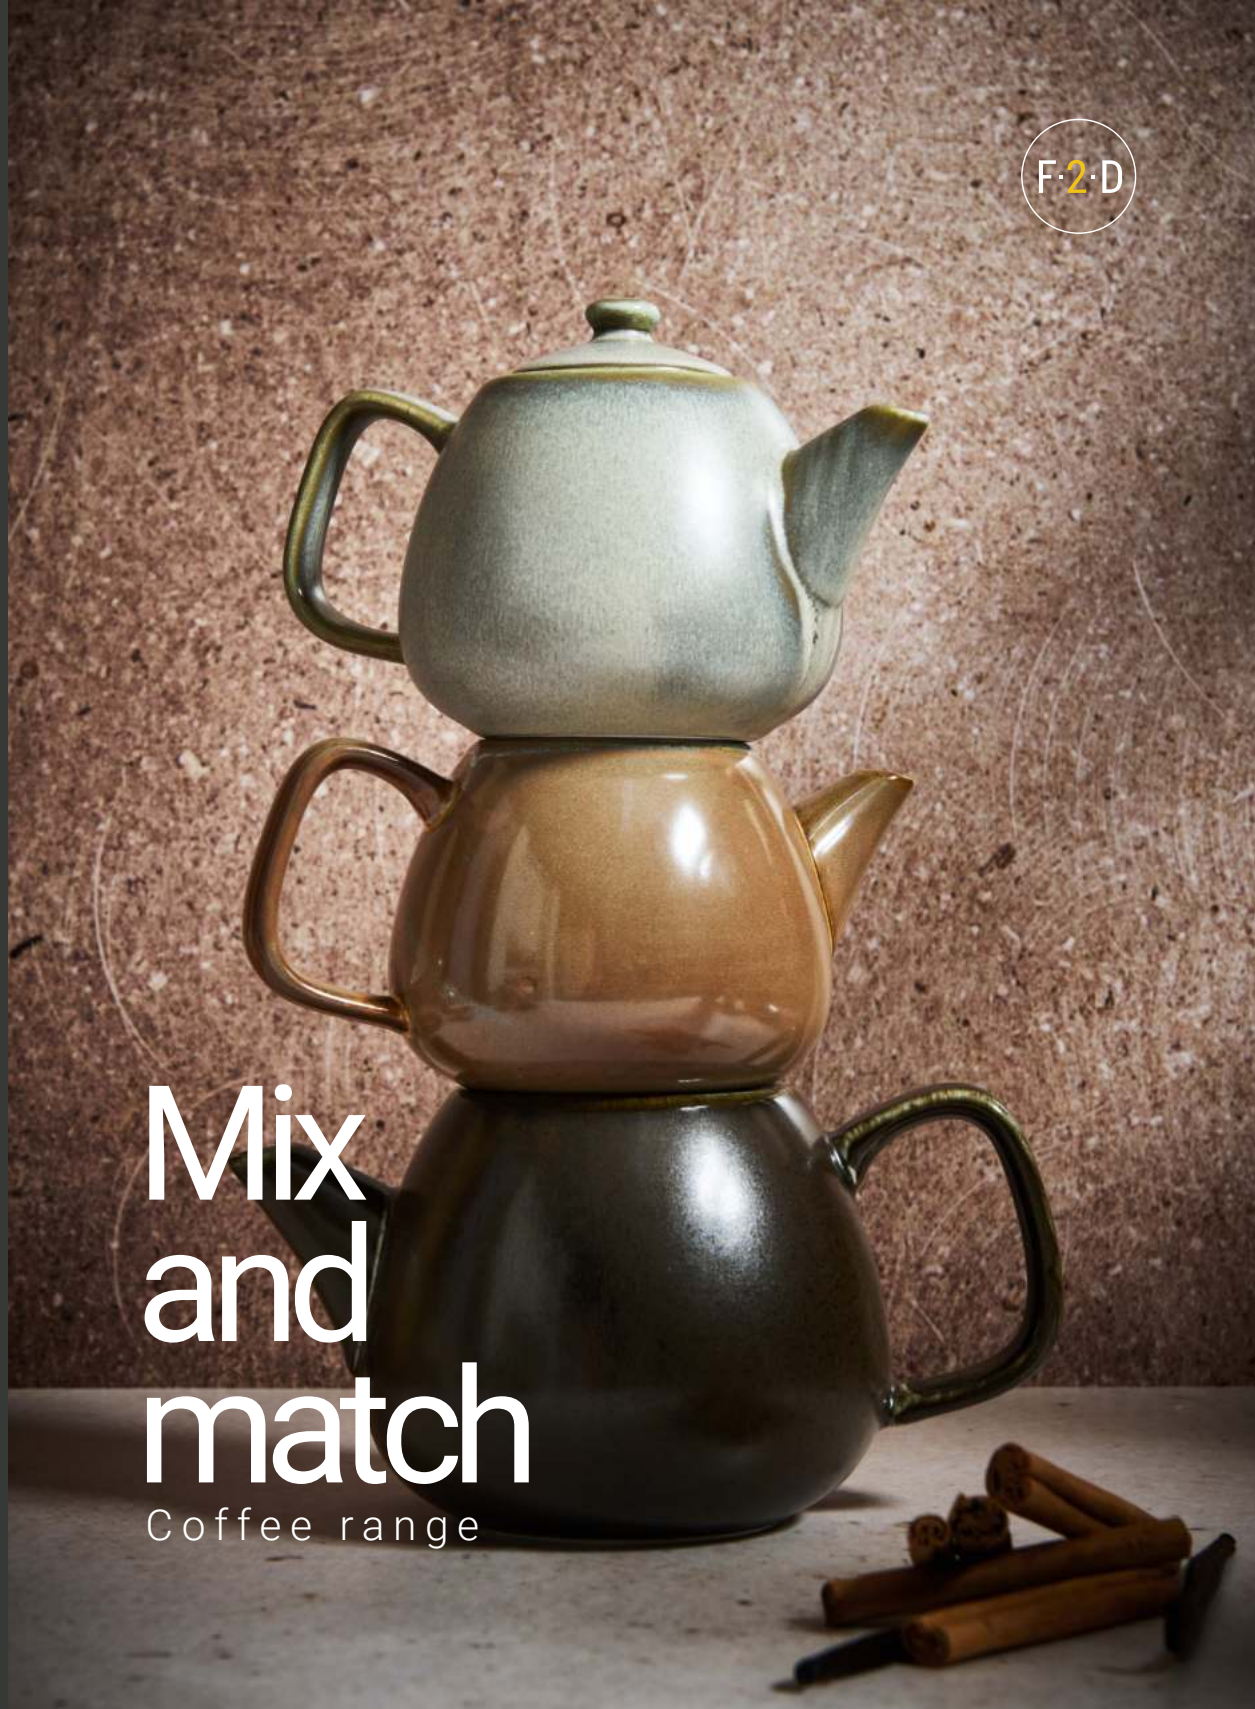

F·2·D

Mix and match

Coffee range