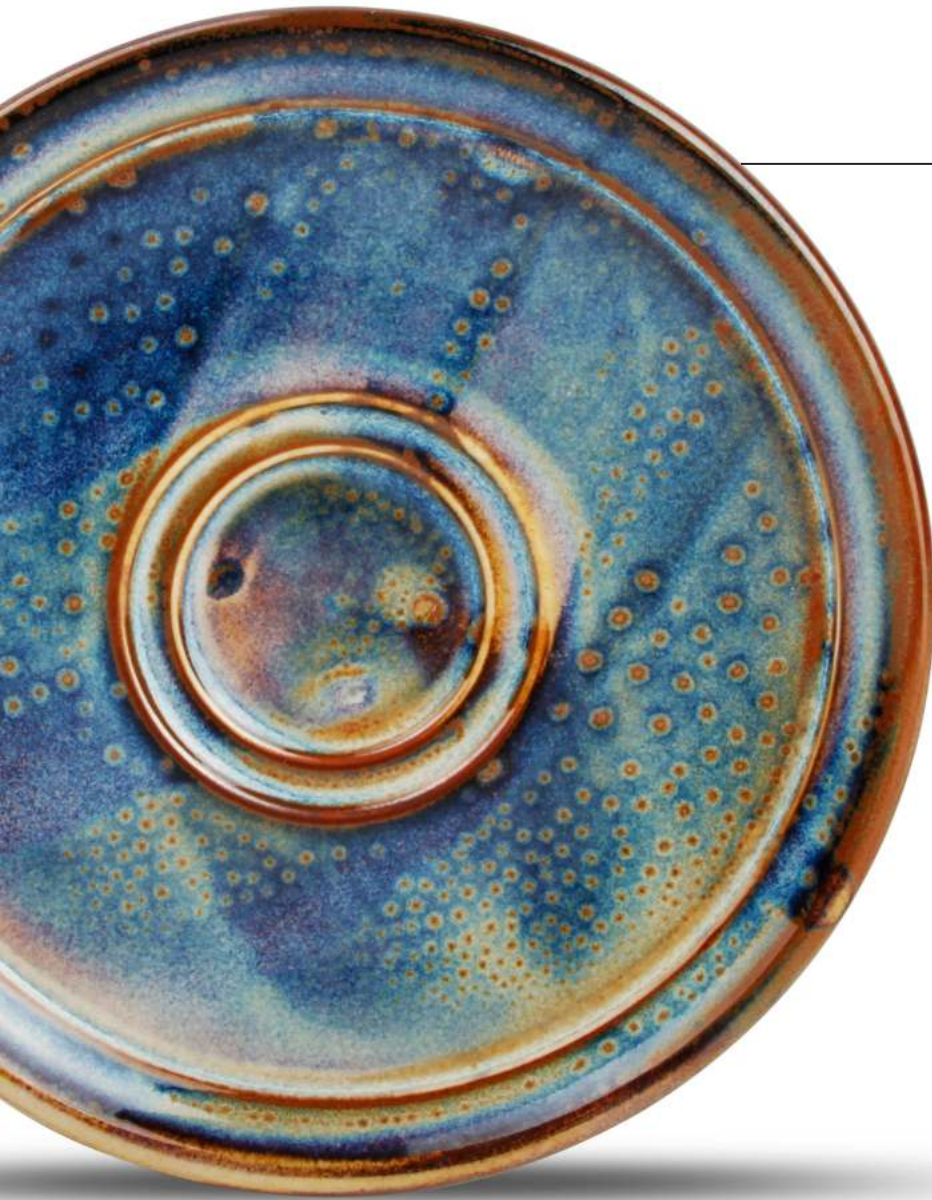

Universal saucer

The universal design ensures that the saucer fits perfectly with the following items: bowl/mocha cup 6,5cl, mocha cup 9cl, cup 19cl, cup 28cl and mug 28cl.

The universal saucer is currently available for ranges: Curvo, Dune Blue, Dune Pink, Escura, Nova, Grey Ceres, Black Ceres, Usko and Volta. Mix and match as you wish.