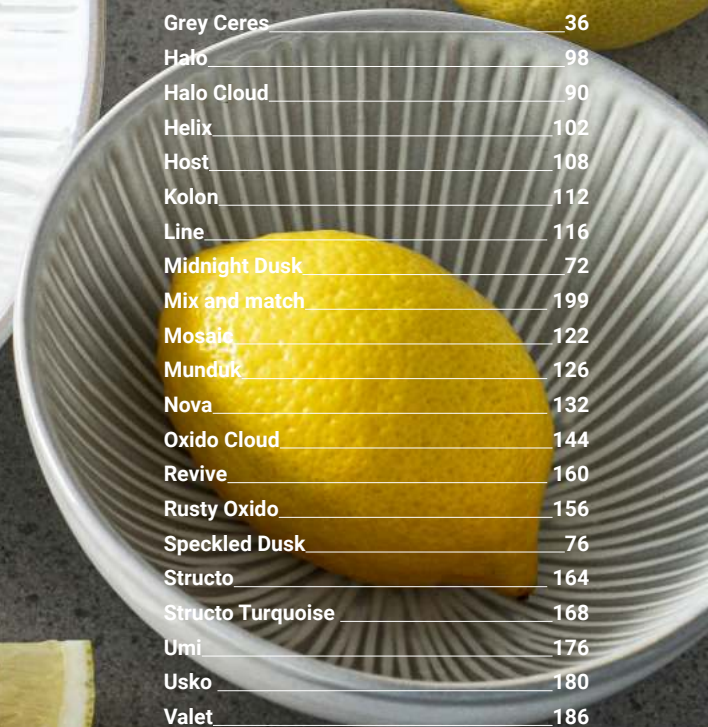

Arco	10
Aroma	14
Atlas	18
Aurora	22
Black Ceres	30
Black Dusk	68
Black Oxido	140
Brass	26
Cobalt Oxido	148
Crackle	48
Curvo	52
Curvo Vanilla	56
Dune Blue	60
Dune Pink	64
Dusk White	80
Emerald Oxido	152
Escura	84
Filo	90
Folia	95
Grey Ceres	36
Halo	98
Halo Cloud	90
Helix	102
Host	108
Kolon	112
Line	116
Midnight Dusk	72
Mix and match	199
Mosaic	122
Munduk	126
Nova	132
Oxido Cloud	144
Revive	160
Rusty Oxido	156
Speckled Dusk	76
Structo	164
Structo Turquoise	168
Umi	176
Usko	180
Valet	186
Volta	190
White Ceres	42